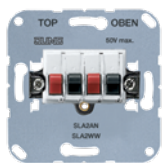

Centre plate  
for thermostat  
champagne  
**A1749BFCH**

Centre plate  
for thermostat  
matt snow white  
**A1749BFWWM**

Centre plate  
for thermostat  
matt graphite black  
**A1749BFSWM**

**Stereo loudspeaker sockets**