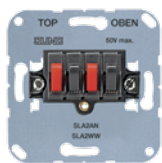

Stereo loudspeaker
socket 25 V ~, 60 V DC
anthracite
SLA2AN