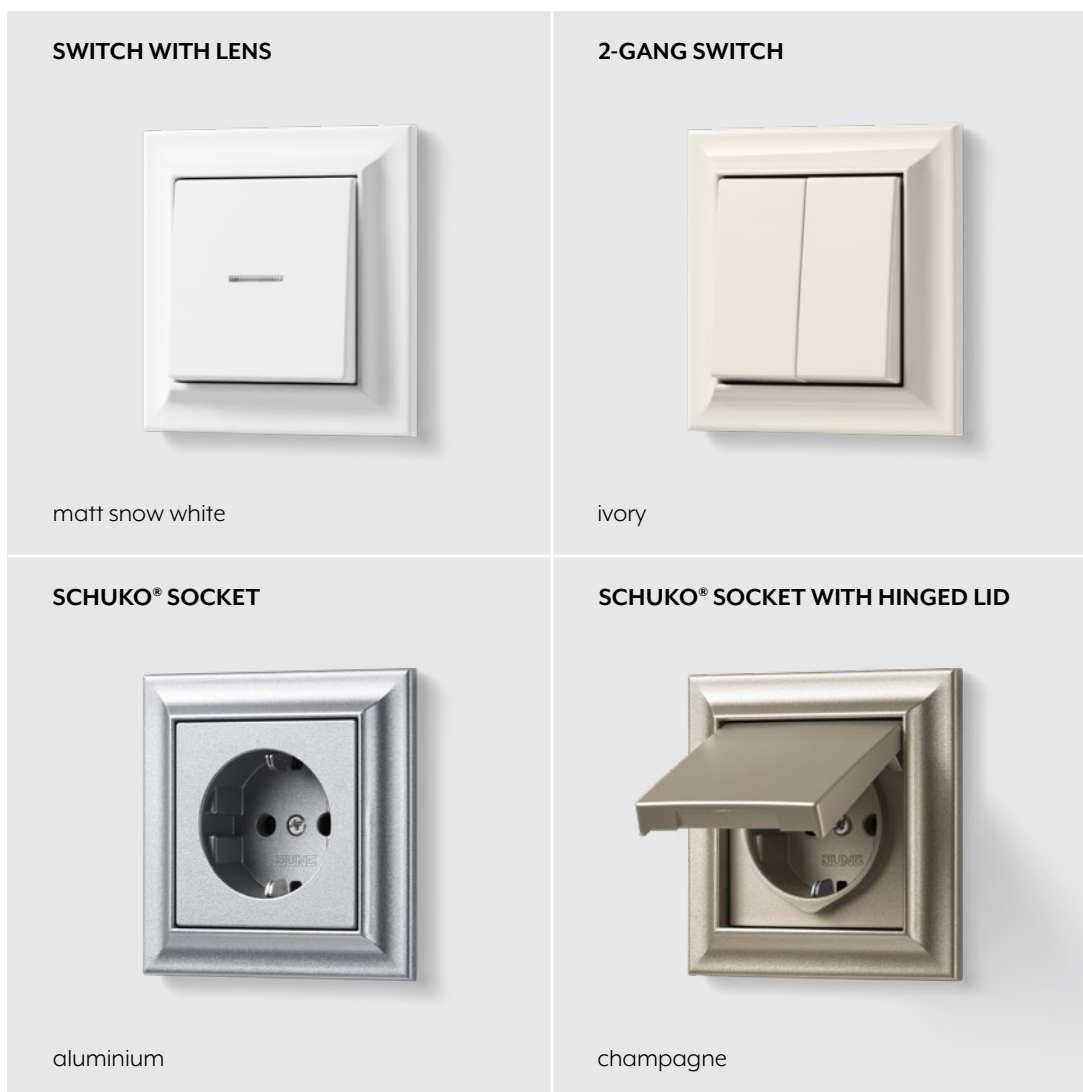

ECO Profi Standard

The organically curved frame gives ECO Profi Standard an elegant air of movement, making it appear both expressive and delicate. The optimum ratio of frame to insert gives the design a particularly harmonious look. ECO Profi Standard fits to young interiors and a casual style mix and is available in seven colours.