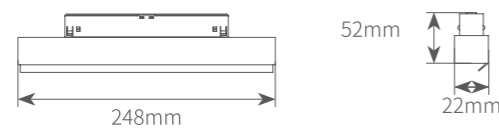

DIMENSION (mm)

POWER SUPPLY
220-240V DC

LUMEN EFFICACY
65lm/W

CRI (Ra)
> 97