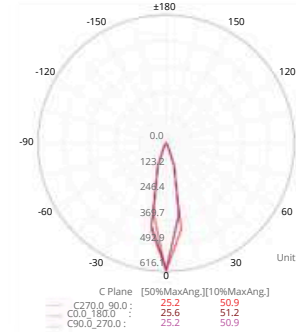

Light distribution

Information

Color

- ☐ White
- ☐ Black
- ☐ Grey

Power

- ☐ 3.5W

CCT

- ☐ 2700K
- ☐ 3000K
- ☐ 4000K

Beam

- ☐ 13.1°
- ☐ 17.2°
- ☐ 25.2°
- ☐ 39.2°

LED-Driver

- ☐ On-o
- ☐ DIM Triac
- ☐ DIM Bluetooth
- ☐ DIM DALI
- ☐ DIM Zigbee

Accessory