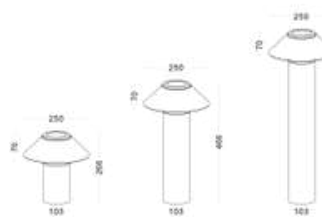

DIMENSION (mm)