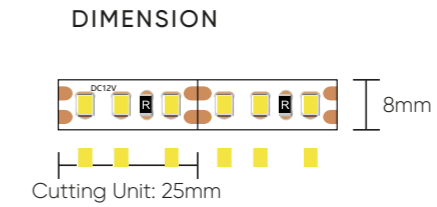

2835120L12V15WIP68 | Strip light

POWER SUPPLY
12VDC

LENGTH
5m

CRI (Ra)
> 90

LEDs per meter
120

Information

Power	CCT	LED-Driver
☐ 15W/m	☐ 2700K	☐ On-off
	☐ 3000K	☐ DIM Triac
	☐ 3500K	☐ DIM Bluetooth
	☐ 4000K	☐ DIM DALI
	☐ 5000K	☐ DIM Zigbee
	☐ 6000K