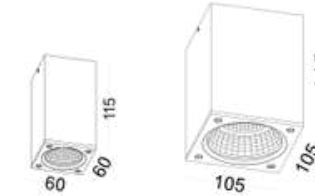

DIMENSION (mm)

POWER SUPPLY
220-240V DC

LUMEN EFFICACY
75lm/W

CRI (Ra)
> 90

Information

Color	Power	CCT	Beam	LED-Driver
☐ White	☐ 5W	☐ 3000K	☐ 38°	☐ On-o
☐ Grey	☐ 12W			☐ DIM Triac
☐ Black	☐ 20W			☐ DIM Bluetooth
				☐ DIM DALI
				☐ DIM Zigbee