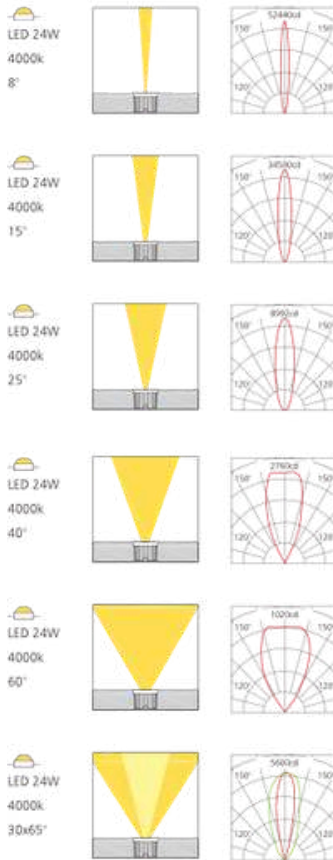

Light distribution