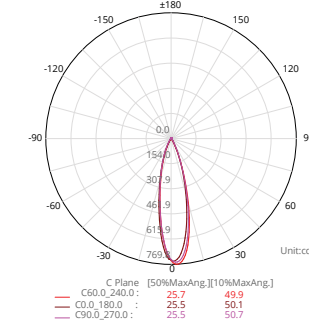

Accessory

Snoot-A Spike

DIMENSION (mm)

POWER SUPPLY
220-240V DC

LUMEN EFFICACY
71lm/W

CRI (Ra)
90

Light distribution

Information