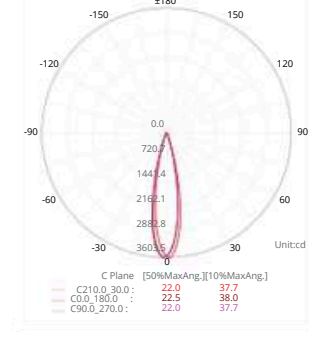

Accessory

DIMENSION (mm)

POWER SUPPLY
220-240V DC

LUMEN EFFICACY
54lm/W

CRI (Ra)
90

Light distribution

Information

Color