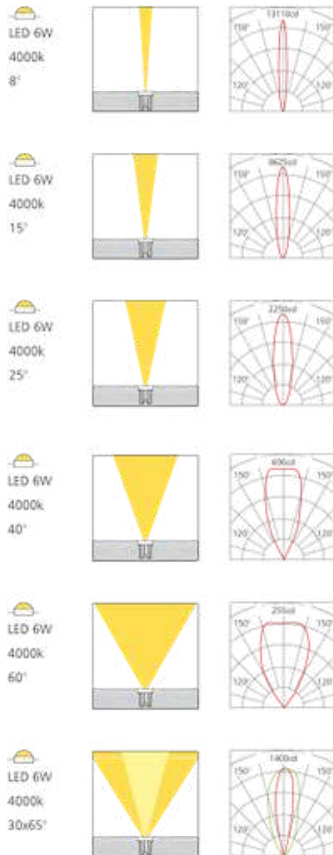

Light distribution