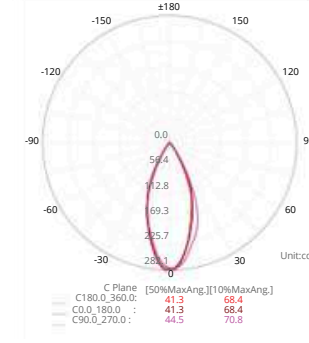

Light distribution