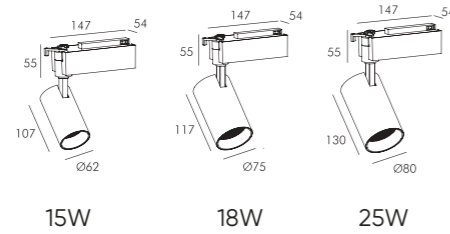

DIMENSION (mm)

POWER SUPPLY
220-240V DC

LUMEN EFFICACY
76lm/W

CRI (Ra)
> 95