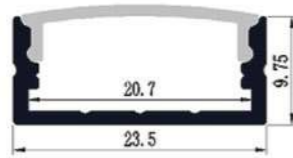

U2321 | Aluminum profile

DIMENSION (mm)

LENGTH
1m/2m/3m

U1015C | Aluminum profile

DIMENSION (mm)

LENGTH
1m/2m/3m

U2310 | Aluminum profile

DIMENSION (mm)