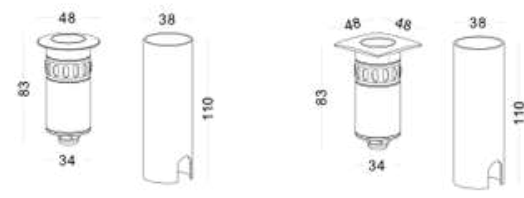

DIMENSION (mm)