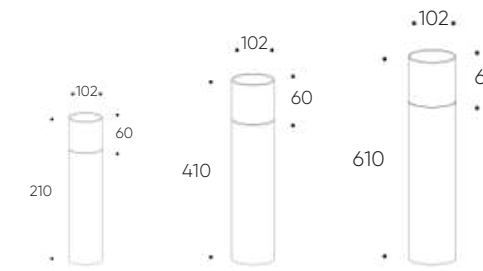

DIMENSION (mm)

POWER SUPPLY
220-240V DC

LUMEN EFFICACY
90lm/W

CRI (Ra)
90

Information

Color	Power	CCT	Beam	LED-Driver
☐ White	☐ 9W	☐ 3000K	☐ 360°	☐ On-o
☐ Black				☐ DIM Triac
				☐ DIM Bluetooth
				☐ DIM DALI
				☐ DIM Zigbee