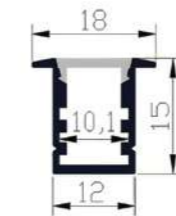

DIMENSION (mm)