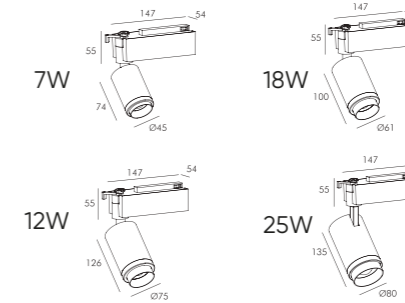

DIMENSION (mm)

POWER SUPPLY
220-240V DC

LUMEN EFFICACY
80lm/W

CRI (Ra)
> 90