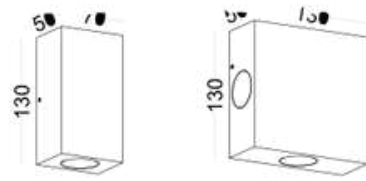

DIMENSION (mm)

POWER SUPPLY
220-240V DC

LUMEN EFFICACY
40lm/W

CRI (Ra)
>90

Information

Color	Power	CCT	Beam	LED-Driver
☐ White	☐ 2*3W	☐ 3000K	☐ 20°	☐ On-o
☐ Black	☐ 4*3W			☐ DIM Triac
☐ Grey				☐ DIM Bluetooth
				☐ DIM DALI
				☐ DIM Zigbee