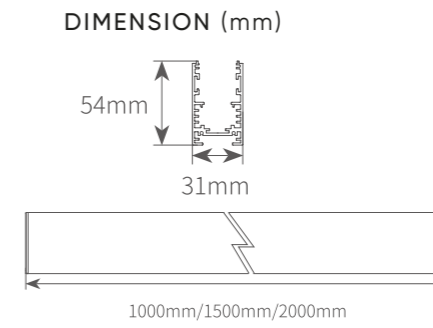

SSM-D | Magnetic track light