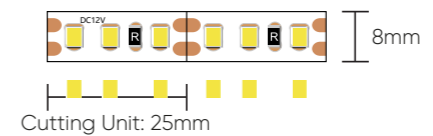

DIMENSION

POWER SUPPLY
12VDC

LENGTH
5m

CRI (Ra)
> 90

LEDs per meter
120