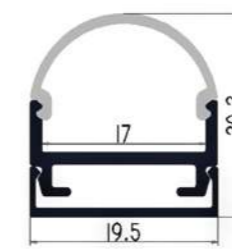

U3021 | Aluminum profile

DIMENSION (mm)

LENGTH
1m/2m/3m

U1909R | Aluminum profile

DIMENSION (mm)

LENGTH
1m/2m/3m

U2310A | Aluminum profile

DIMENSION (mm)