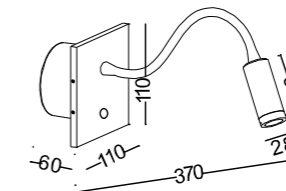

DIMENSION (mm)

POWER SUPPLY
220-240V DC

LUMEN EFFICACY
40m/W

CRI (Ra)
> 90

Information

Color	Power	CCT	Beam	LED-Driver
☐ White ☐ Black	☐ 3W	☐ 3000K	☐ 30°	☐ On-off ☐ DIM Triac ☐ DIM Bluetooth ☐ DIM DALI ☐ DIM Zigbee