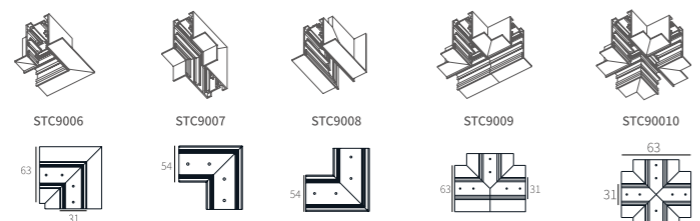

SRC-D | Magnetic track light

POWER SUPPLY
220-240V DC

LUMEN EFFICACY
70lm/W

CUT OUT (mm)
W35*H60

Information

Color	Power	CCT	Beam	LED-Driver
☐ White	☐ 768W	☐ 3000K		
☐ Black				

Accessory

SRC-E | Magnetic track light

POWER SUPPLY
220-240V DC

LUMEN EFFICACY
70lm/W

CUT OUT (mm)
W35*H60

Information

Color	Power	CCT	Beam	LED-Driver
☐ White	☐ 768W	☐ 3000K		
☐ Black				

Accessory

SSM-D | Magnetic track light

POWER SUPPLY
220-240V DC

LUMEN EFFICACY
70lm/W

CUT OUT (mm)
W35*H60

Information

Color	Power	CCT	Beam	LED-Driver
☐ White	☐ 768W	☐ 3000K		
☐ Black				

Accessory

SSP-D | Magnetic track light

POWER SUPPLY
220-240V DC

LUMEN EFFICACY
70lm/W

CUT OUT (mm)
W35*H60

Information

Color	Power	CCT	Beam	LED-Driver
☐ White	☐ 768W	☐ 3000K		
☐ Black				

Accessory