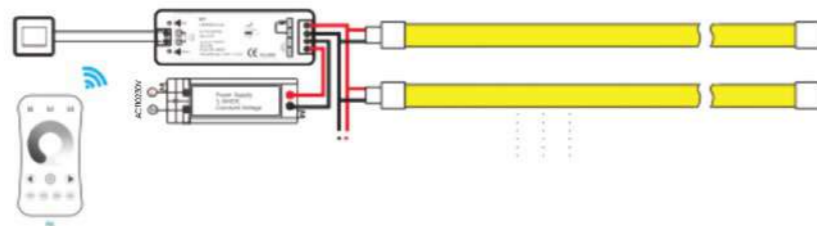

2. Connection with dimmer