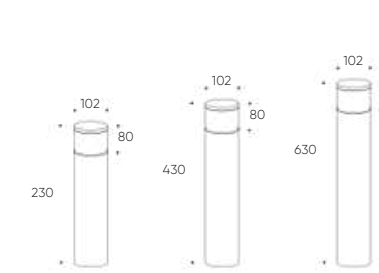

DIMENSION (mm)

POWER SUPPLY
220-240V DC

LUMEN EFFICACY
90lm/W

CRI (Ra)
>90

Information

Color	Power	CCT	Beam	LED-Driver
☐ White	☐ 9W	☐ 3000K	☐ 360°	☐ On-o
☐ Black				☐ DIM Triac
☐ Grey				☐ DIM Bluetooth
				☐ DIM DALI
				☐ DIM Zigbee