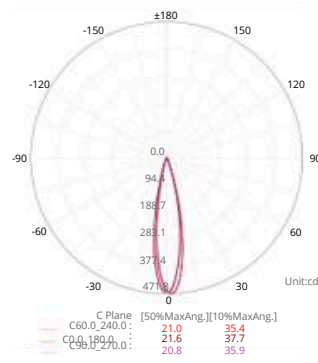

Light distribution

Information

Color

- ☐ White
- ☐ Black
- ☐ Grey

Power

- ☐ 1.5W

CCT

- ☐ 2700K
- ☐ 3000K
- ☐ 4000K

Beam

- ☐ 21°
- ☐ 37.4°
- ☐ 15.2*27.5°

LED-Driver

- ☐ On-o
- ☐ DIM Triac
- ☐ DIM Bluetooth
- ☐ DIM DALI
- ☐ DIM Zigbee

Accessory