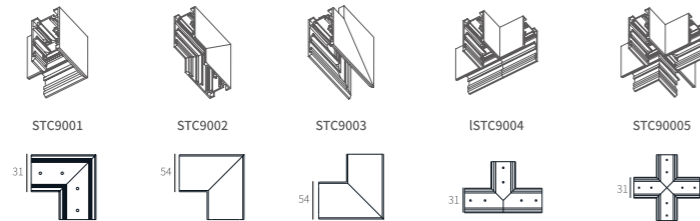

SRC-D | Magnetic track light

POWER SUPPLY
220-240V DC

LUMEN EFFICACY
70lm/W

CUT OUT (mm)
W35*H60

Information

Color	Power	CCT	Beam	LED-Driver
☐ White	☐ 768W	☐ 3000K		
☐ Black				

Accessory

SRC-E | Magnetic track light

POWER SUPPLY
220-240V DC

LUMEN EFFICACY
70lm/W

CUT OUT (mm)
W35*H60

Information

Color	Power	CCT	Beam	LED-Driver
☐ White	☐ 768W	☐ 3000K		
☐ Black				

Accessory

SSM-D | Magnetic track light

POWER SUPPLY
220-240V DC

LUMEN EFFICACY
70lm/W

CUT OUT (mm)
W35*H60

Information

Color	Power	CCT	Beam	LED-Driver
☐ White	☐ 768W	☐ 3000K		
☐ Black				

Accessory

SSP-D | Magnetic track light

POWER SUPPLY
220-240V DC

LUMEN EFFICACY
70lm/W

CUT OUT (mm)
W35*H60

Information

Color	Power	CCT	Beam	LED-Driver
☐ White	☐ 768W	☐ 3000K		
☐ Black				

Accessory