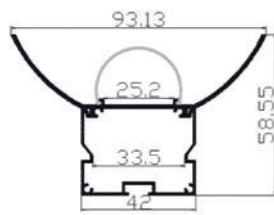

R4390 | Aluminum profile

DIMENSION (mm)

LENGTH
1m/2m/3m

R9359 | Aluminum profile

DIMENSION (mm)

LENGTH
1m/2m/3m

CEILING LIGHT

LBL183	274
LBL184	274
LBL185	274
LDC402	276
LDC403	276
LDC414	276
LDC415	276
LBL186	277
LBL187	277
LBL249	277
LBL250	277
LBL272	278
LBL298	280
LDC469	282
LDC470	282
LDC471	282
LDC472	282
LDC335	284
LDC336	284
LDC337	284
LDC411	284
LDC412	284
LDC413	284