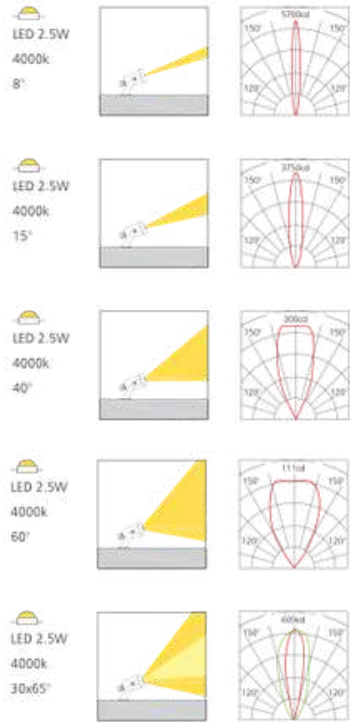

Light distribution