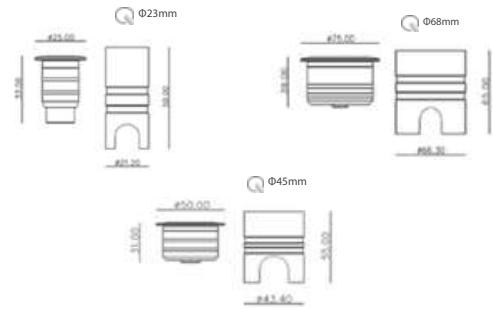

Aluminum Recessed Sleeve

DIMENSION (mm)

POWER SUPPLY
220-240V DC

LUMEN EFFICACY
50lm/W

CRI (Ra)
90

Information

Color

Color	Power	CCT	Beam	LED-Driver
☐ White	☐ 0.12W	☐ 2700K	☐ 120°	☐ On-o
☐ Black	☐ 0.45W	☐ 3000K		☐ DIM Triac
☐ Grey	☐ 0.9W	☐ 4000K ☐ 5000K		☐ DIM Bluetooth ☐ DIM DALI ☐ DIM Zigbee

Accessory