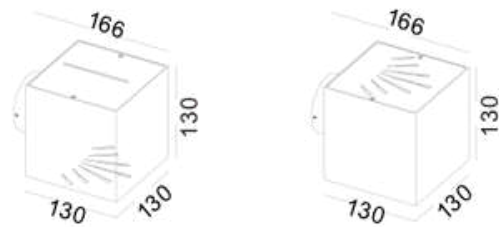

DIMENSION (mm)

POWER SUPPLY
220-240V DC

LUMEN EFFICACY
83lm/W

CRI (Ra)
>90

Information

Color	Power	CCT	Beam	LED-Driver
☐ White	☐ 2*3W	☐ 3000K	☐ 8°/60°	☐ On-o
☐ Black			☐ 80	☐ DIM Triac
☐ Grey				☐ DIM Bluetooth
				☐ DIM DALI
				☐ DIM Zigbee