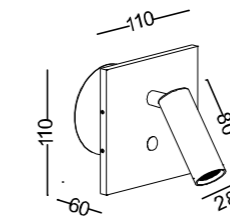

DIMENSION (mm)

POWER SUPPLY
220-240V DC

LUMEN EFFICACY
40m/W

CRI (Ra)
> 90

Information

Color	Power	CCT	Beam	LED-Driver
☐ White	☐ 3W	☐ 3000K	☐ 30°	☐ On-off
☐ Black				☐ DIM Triac
☐ Crom				☐ DIM Bluetooth
				☐ DIM DALI
				☐ DIM Zigbee