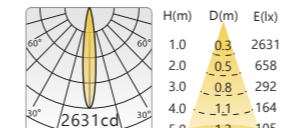

7507 | Recessed light

DIMENSION (mm)

POWER SUPPLY
220-240V DC

LUMEN EFFICACY
75lm/W

CRI (Ra)
> 90

CUT OUT (mm)
Ø55

Light distribution

7W-15° 2700K