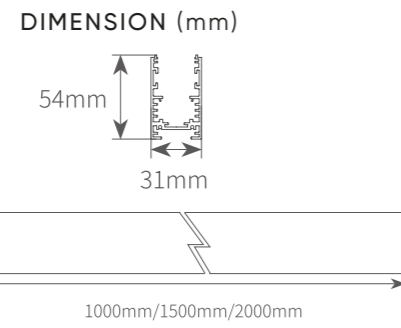

SRC-D | Magnetic track light