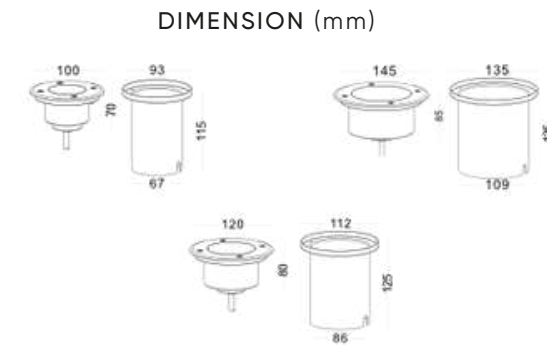

ODL028 | Bollard light

POWER SUPPLY
220-240V DC

LUMEN EFFICACY
75lm/W

CRI (Ra)
90

Information

Color	Power	CCT	Beam	LED-Driver
☐ White	☐ 36W	☐ 2700K	☐ 38°	☐ On-o
☐ Black	☐ 27W	☐ 3000K		☐ DIM Triac
☐ Grey	☐ 10.5W	☐ 4000K		☐ DIM Bluetooth
☐ Silver		☐ 5000K		☐ DIM DALI
		☐ 5700K		☐ DIM Zigbee