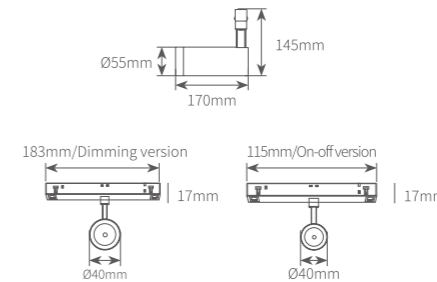

DIMENSION (mm)

POWER SUPPLY
220-240V DC

LUMEN EFFICACY
82m/W

CRI (Ra)
= 90