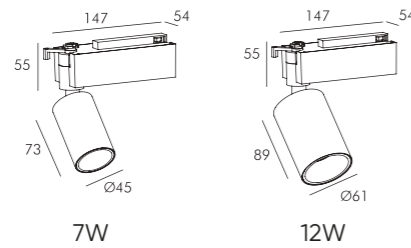

DIMENSION (mm)

POWER SUPPLY
220-240V DC

LUMEN EFFICACY
70lm/W

CRI (Ra)
> 95