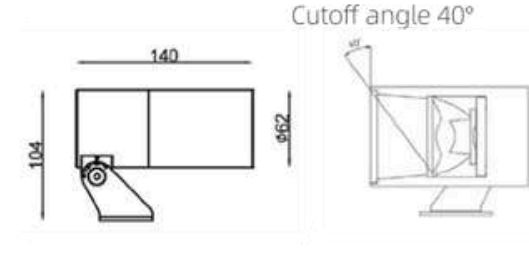

Accessory

DIMENSION (mm)

POWER SUPPLY
220-240V DC

LUMEN EFFICACY
54lm/W

CRI (Ra)
90

Light distribution

Information

Color