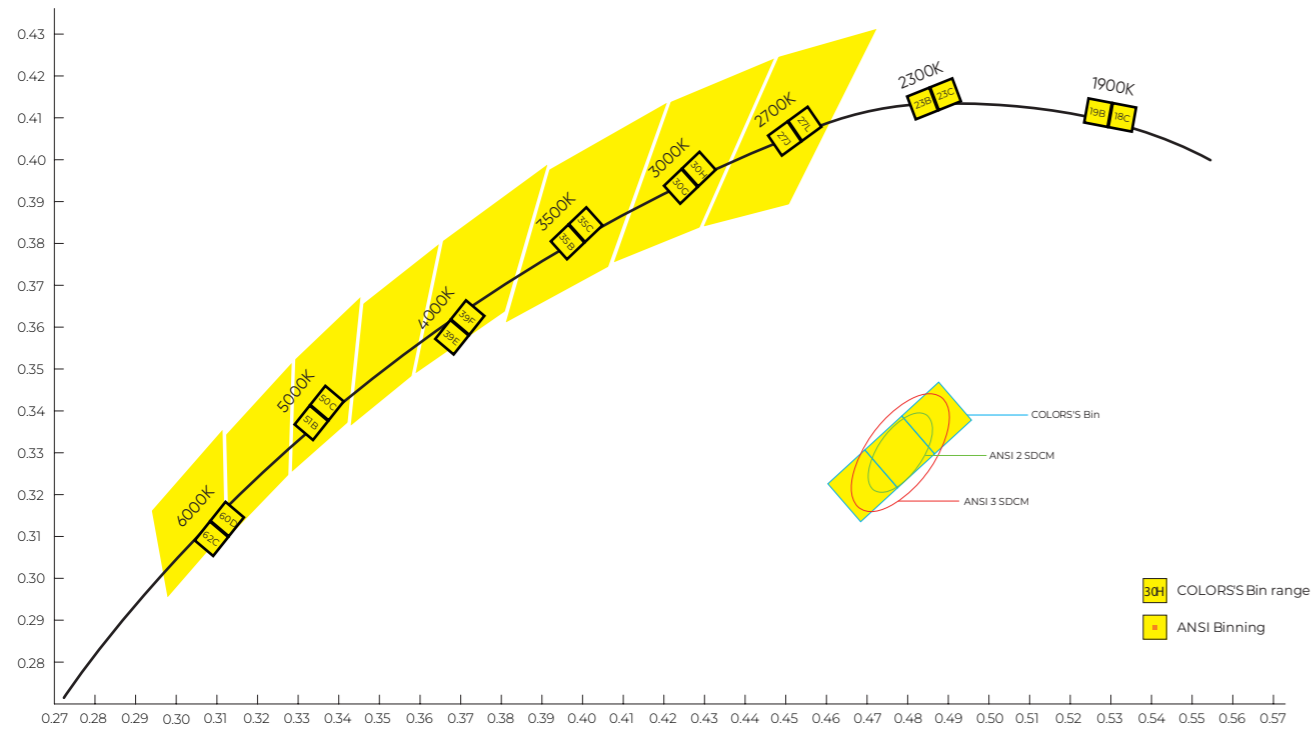

Lighting Applications

A wide range of color temperatures (CCT) caters to various environments from workspaces to living rooms

Binning

Spectroscopic standard of LYK

Complied with international ANSI standard, COLORS divides every CCT into 2 or 3 bins, at 2-step Mcadam ellipse at least, to ensure customers to get the same color of light even for different orders.