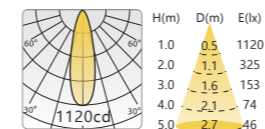

Information

Color	Power	CCT	Beam	LED-Driver
☐ White	☐ 5W	☐ 3000K	☐ 8°	☐ On-off
☐ Black		☐ 4000K	☐ 15°	☐ DIM Triac
		☐ 6000K	☐ 20°	☐ DIM Bluetooth
			☐ 30°	☐ DIM DALI
			☐ 40°	☐ DIM Zigbee