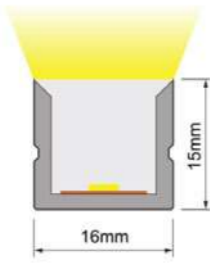

1. Regular connection

2. Connection with dimmer

DIMENSION

POWER SUPPLY
24VDC

LENGTH
5m

CRI (Ra)
> 90

LEDs per meter
60

Information