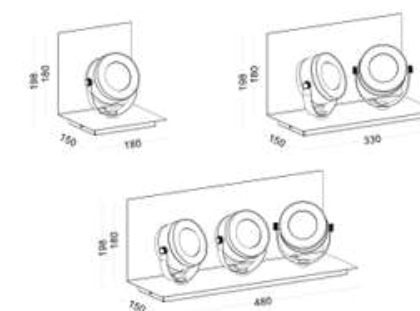

DIMENSION (mm)

POWER SUPPLY
220-240V DC

LUMEN EFFICACY
67lm/W

CRI (Ra)
90

Information

Color	Power	CCT	Beam	LED-Driver
☐ White	☐ 6W	☐ 2000K		☐ On-o
☐ Black	☐ 2*6W			☐ DIM Triac
	☐ 3*6W			☐ DIM Bluetooth
				☐ DIM DALI
				☐ DIM Zigbee