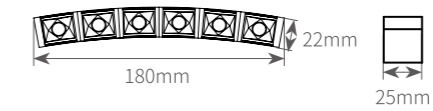

DIMENSION (mm)

POWER SUPPLY
220-240V DC

LUMEN EFFICACY
80lm/W

CRI (Ra)
= 90

Information

Color	Power	CCT	Beam	LED-Driver
☐ White	☐ 8W	☐ 2700K	☐ 24°	☐ On-off
☐ Black		☐ 3000K		☐ DIM Triac
		☐ 4000K		☐ DIM Bluetooth
		☐ 5000K		☐ DIM DALI
		☐ 6000K		☐ DIM Zigbee
		☐ 6500K