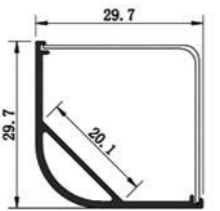

LENGTH
1m/2m/3m

V3030B | Aluminum profile

DIMENSION (mm)

LENGTH
1m/2m/3m

V2929B | Aluminum profile

DIMENSION (mm)

LENGTH
1m/2m/3m

O100A | Aluminum profile