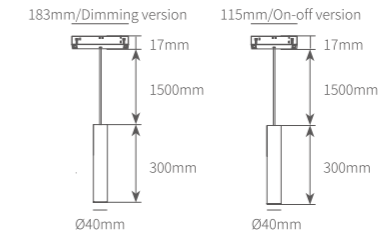

DIMENSION (mm)

POWER SUPPLY
220-240V DC

LUMEN EFFICACY
80lm/W

CRI (Ra)
> 97