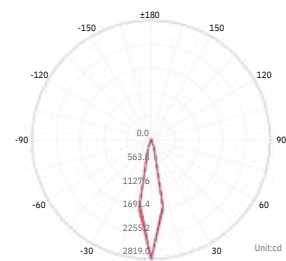

Light distribution