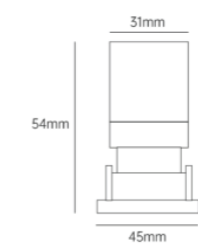

7710 | Recessed light

DIMENSION (mm)

POWER SUPPLY
220-240V DC

LUMEN EFFICACY
80lm/W

CRI (Ra)
> 92

CUT OUT (mm)
Ø75

Light distribution

3W-15° 2700K

0013 | Recessed light

DIMENSION (mm)

POWER SUPPLY
220-240V DC

LUMEN EFFICACY
80lm/W

CRI (Ra)
> 90

CUT OUT (mm)
Ø55

Light distribution

3W-10° 2700K

8314 | Recessed light

DIMENSION (mm)

POWER SUPPLY
220-240V DC

LUMEN EFFICACY
80lm/W

CRI (Ra)
> 92

CUT OUT (mm)
Ø40

Light distribution

3W-10° 2700K

7500 | Recessed light

DIMENSION (mm)

POWER SUPPLY
220-240V DC

LUMEN EFFICACY
86lm/W

CRI (Ra)
> 90

CUT OUT (mm)
Ø75

Light distribution

10W-15° 2700K