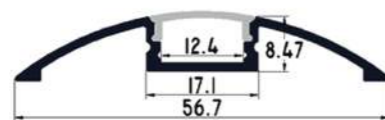

DIMENSION (mm)

LENGTH
1m/2m/3m

U5608 | Aluminum profile

DIMENSION (mm)

LENGTH
1m/2m/3m

U2020B | Aluminum profile

DIMENSION (mm)

LENGTH
1m/2m/3m