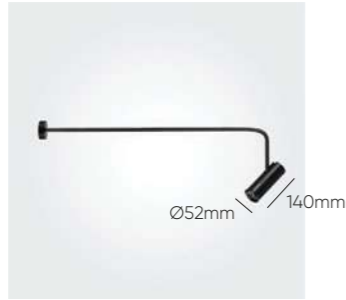

DIMENSION (mm)

POWER SUPPLY
220-240V DC

LUMEN EFFICACY
66lm/W

CRI (Ra)
> 95

Light distribution

12W-15° 3000K

12W-24° 3000K

12W-38° 3000K

Information

Color	Power	CCT	Beam	LED-Driver
☐ Black	☐ 12W	☐ 3000K ☐ 4000K ☐ 6000K	☐ 10-50°	☐ On-off ☐ DIM Triac ☐ DIM Bluetooth ☐ DIM DALI ☐ DIM Zigbee