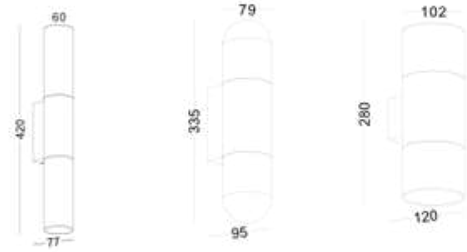

DIMENSION (mm)