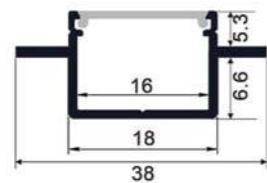

LENGTH
1m/2m/3m

U1909S | Aluminum profile

DIMENSION (mm)

LENGTH
1m/2m/3m

U3813 | Aluminum profile

DIMENSION (mm)

LENGTH
1m/2m/3m

U2016GL | Aluminum profile