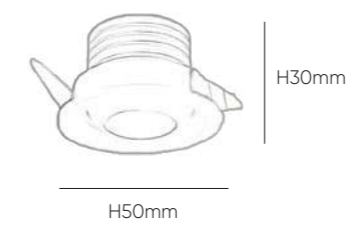

DPHY3W | Recessed light

DIMENSION (mm)

POWER SUPPLY
220-240V DC

LUMEN EFFICACY
80lm/W

CRI (Ra)
> 92

CUT OUT (mm)
Ø40

Light distribution

3W-15° 2700K