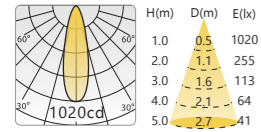

Information

Color	Power	CCT	Beam	LED-Driver
☐ White	☐ 5W	☐ 2700K	☐ 10°	☐ On-off
☐ Black	☐ 7W	☐ 3000K	☐ 15°	☐ DIM Triac
	☐ 10W	☐ 4000K	☐ 24°	☐ DIM Bluetooth
		☐ 5000K	☐ 36°	☐ DIM DALI
		☐ 6000K	☐ 40°	☐ DIM Zigbee