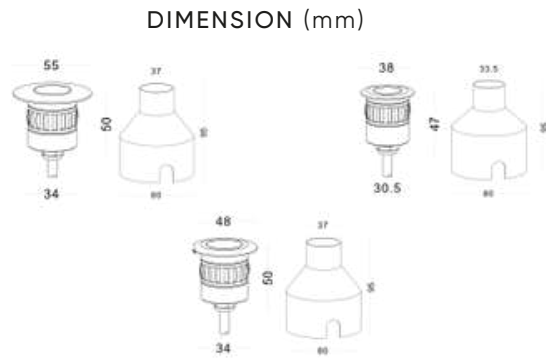

ODL001 | Bollard light

POWER SUPPLY
220-240V DC

LUMEN EFFICACY
70lm/W

CRI (Ra)
90

Information

Color	Power	CCT	Beam	LED-Driver
☐ White	☐ 1W	☐ 3000K	☐ 30°	☐ On-o
☐ Black	☐ 3W			☐ DIM Triac
☐ Inox				☐ DIM Bluetooth
				☐ DIM DALI
				☐ DIM Zigbee