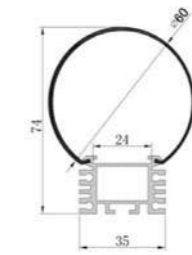

DIMENSION (mm)