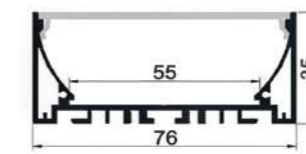

U2020C | Aluminum profile

DIMENSION (mm)

LENGTH
1m/2m/3m

U7635 | Aluminum profile

DIMENSION (mm)

LENGTH
1m/2m/3m

U2626B | Aluminum profile

DIMENSION (mm)