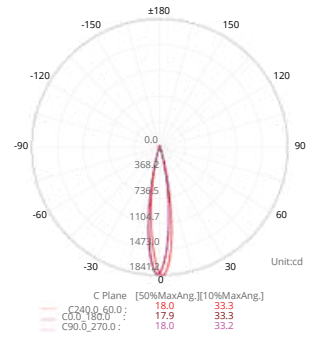

Light distribution