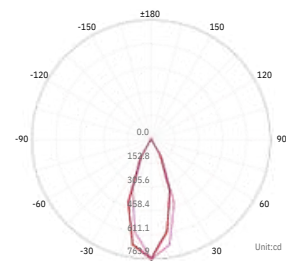

Light distribution