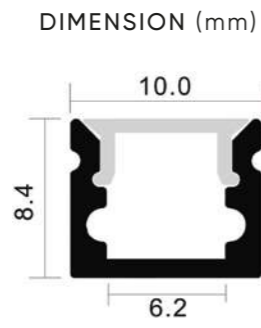

U1008 | Aluminum profile

LENGTH
1m/2m/3m

U1208 | Aluminum profile

LENGTH
1m/2m/3m

U0608 | Aluminum profile

LENGTH
1m/2m/3m

U1407 | Aluminum profile

LENGTH
1m/2m/3m