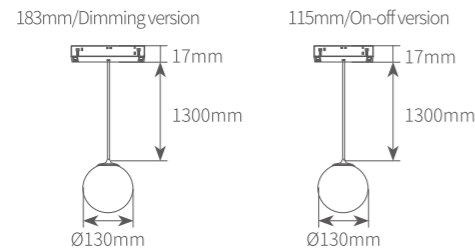

DIMENSION (mm)

POWER SUPPLY
220-240V DC

LUMEN EFFICACY
60m/W

CRI (Ra)
> 97