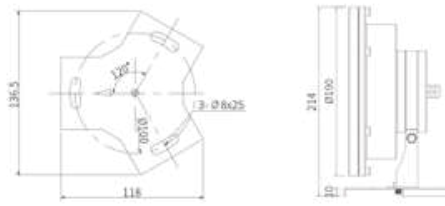

DIMENSION (mm)