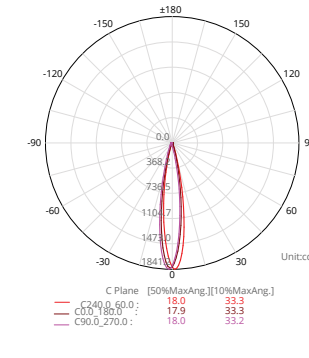

Accessory

Snoot-A Spike

DIMENSION (mm)

POWER SUPPLY
220-240V DC

LUMEN EFFICACY
71lm/W

CRI (Ra)
90

Light distribution

Information