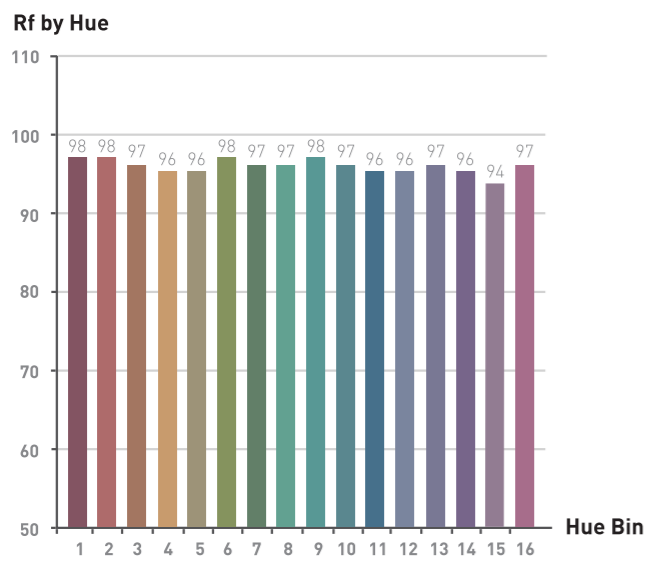

MAKE YOUR DESIGN COME TRUE

Color Rendering Index (CRI)

Full-spectrum LED testing according to TM-30-15

CRI comparison

Natural light like sunlight

Colors are rendered as true as natural sunlight when using lamps with a Color Rendering Index (CRI) of 95 or higher and a full spectrum.