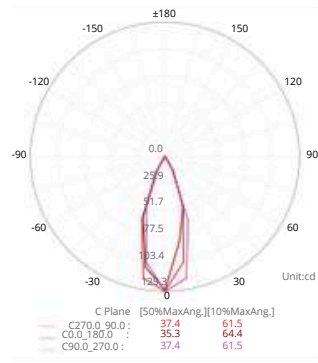

Light distribution

Information

Color

- ☐ White
- ☐ Black
- ☐ Grey

Power

- ☐ 1.5W

CCT

- ☐ 2700K
- ☐ 3000K
- ☐ 4000K

Beam

- ☐ 21°
- ☐ 37.4°
- ☐ 15.2*27.5°

LED-Driver

- ☐ On-o
- ☐ DIM Triac
- ☐ DIM Bluetooth
- ☐ DIM DALI
- ☐ DIM Zigbee

Accessory