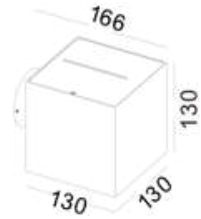

DIMENSION (mm)

POWER SUPPLY
220-240V DC

LUMEN EFFICACY
100lm/W

CRI (Ra)
>90

Information

Color	Power	CCT	Beam	LED-Driver
☐ White	☐ 1*3W	☐ 3000K	☐ 8°	☐ On-o
☐ Black	☐ 2*3W			☐ DIM Triac
☐ Grey	☐ 3*3W			☐ DIM Bluetooth
				☐ DIM DALI
				☐ DIM Zigbee