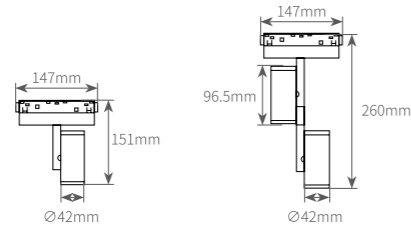

DIMENSION (mm)

POWER SUPPLY
220-240V DC

LUMEN EFFICACY
80lm/W

CRI (Ra)
> 90