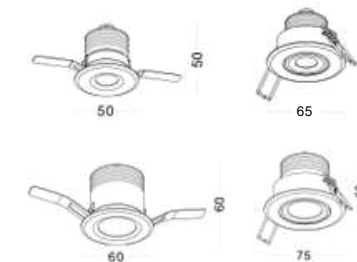

DIMENSION (mm)