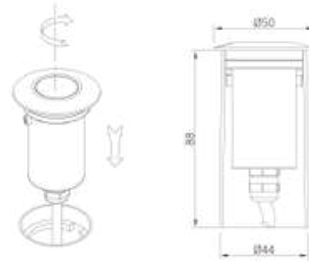

DIMENSION (mm)