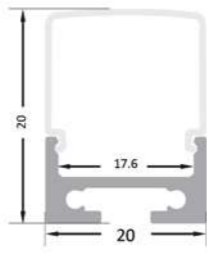

DIMENSION (mm)