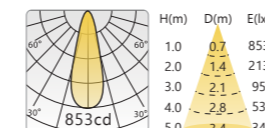

Information

Color	Power	CCT	Beam	LED-Driver
☐ White	☐ 6W	☐ 3000K	☐ 14°	☐ On-off
☐ Black	☐ 5W	☐ 4000K	☐ 25°	☐ DIM Triac
	☐ 7W	☐ 6000K	☐ 35°	☐ DIM Bluetooth
				☐ DIM DALI
				☐ DIM Zigbee