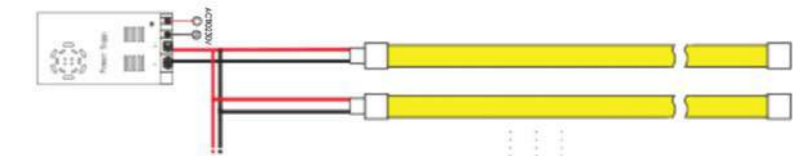

1. Regular connection

2. Connection with dimmer

DIMENSION

POWER SUPPLY
24VDC

LENGTH
5m

CRI (Ra)
> 90

LEDs per meter
60

Information