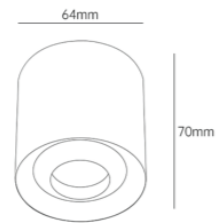

DIMENSION (mm)

POWER SUPPLY
220-240V DC

LUMEN EFFICACY
80lm/W

CRI (Ra)
> 90