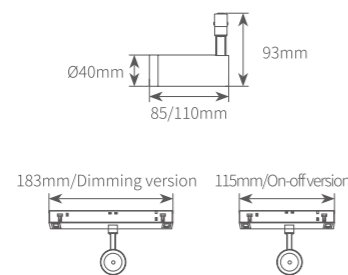

DIMENSION (mm)

POWER SUPPLY
220-240V DC

LUMEN EFFICACY
75m/W

CRI (Ra)
> 97