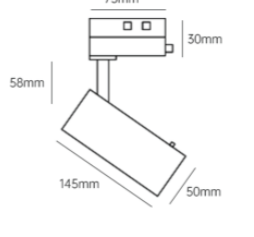

DIMENSION (mm)

POWER SUPPLY
220-240V DC

LUMEN EFFICACY
60lm/W

CRI (Ra)
> 95