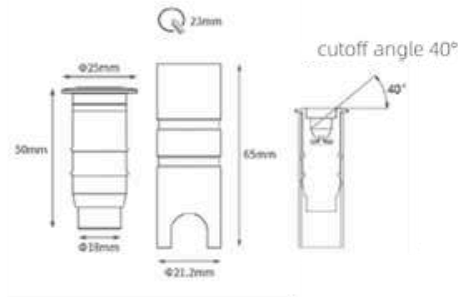

DIMENSION (mm)

POWER SUPPLY
220-240V DC

LUMEN EFFICACY
50lm/W

CRI (Ra)
90

Light distribution

Information

Color

- White
- Black
- Grey