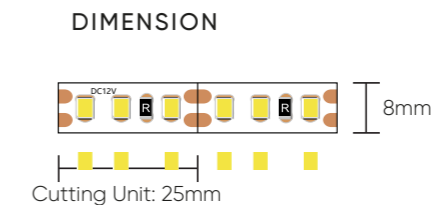

3014120L24V9.6W | Strip light

POWER SUPPLY
24VDC

LENGTH
5m

CRI (Ra)
> 90

LEDs per meter
120

Information

Power	CCT	LED-Driver
☐ 9.6W/m	☐ 2700K	☐ On-off
	☐ 3000K	☐ DIM Triac
	☐ 3500K	☐ DIM Bluetooth
	☐ 4000K	☐ DIM DALI
	☐ 5000K	☐ DIM Zigbee
	☐ 6000K