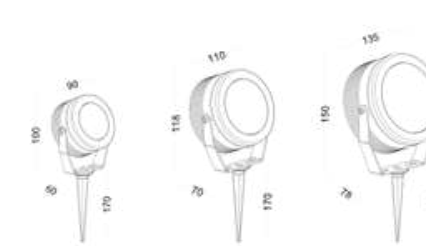

DIMENSION (mm)

POWER SUPPLY
220-240V DC

LUMEN EFFICACY
83lm/W

CRI (Ra)
90

Information

Color	Power	CCT	Beam	LED-Driver
☐ White	☐ 6W	☐ 3000K	☐ 38°	☐ On-o
☐ Black	☐ 9W			☐ DIM Triac
	☐ 12W			☐ DIM Bluetooth
				☐ DIM DALI
				☐ DIM Zigbee