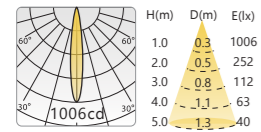

7710 | Recessed light

DIMENSION (mm)

POWER SUPPLY
220-240V DC

LUMEN EFFICACY
80lm/W

CRI (Ra)
> 92

CUT OUT (mm)
Ø75

Light distribution

3W-15° 2700K