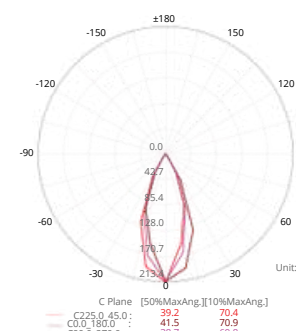

Light distribution

Information

Color

- ☐ White
- ☐ Black
- ☐ Grey

Power

- ☐ 3.5W

CCT

- ☐ 2700K
- ☐ 3000K
- ☐ 4000K

Beam

- ☐ 13.1°
- ☐ 17.2°
- ☐ 25.2°
- ☐ 39.2°

LED-Driver

- ☐ On-o
- ☐ DIM Triac
- ☐ DIM Bluetooth
- ☐ DIM DALI
- ☐ DIM Zigbee

Accessory