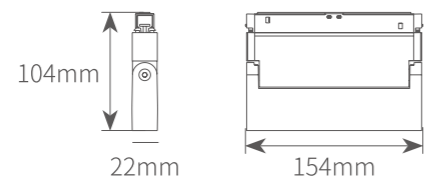

DIMENSION (mm)

POWER SUPPLY
220-240V DC

LUMEN EFFICACY
80m/W

CRI (Ra)
> 97