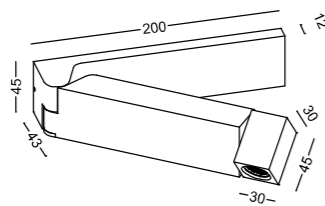

DIMENSION (mm)

POWER SUPPLY
220-240V DC

LUMEN EFFICACY
40m/W

CRI (Ra)
> 90

Information

Color	Power	CCT	Beam	LED-Driver
☐ White	☐ 3W	☐ 3000K	☐ 30°	☐ On-off
☐ Black				☐ DIM Triac
				☐ DIM Bluetooth
				☐ DIM DALI
				☐ DIM Zigbee