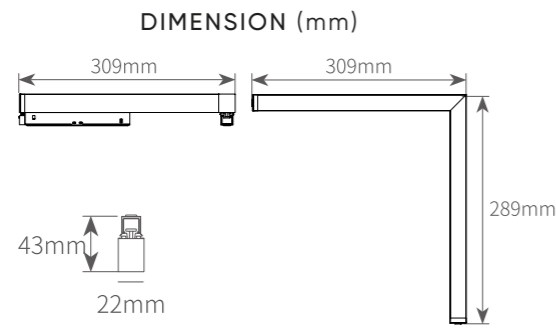

LMLL3015 | Magnetic track light

POWER SUPPLY
220-240V DC

LUMEN EFFICACY
80lm/W

CRI (Ra)
 > 97

Light distribution

Information

Color	Power	CCT	Beam	LED-Driver
☐ White	☐ 22W	☐ 2700K	☐ 110°	☐ On-off
☐ Black		☐ 3000K		☐ DIM Triac
		☐ 4000K		☐ DIM Bluetooth
		☐ 5000K		☐ DIM DALI
		☐ 6000K		☐ DIM Zigbee
		☐ 6500K