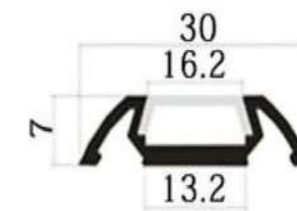

DIMENSION (mm)