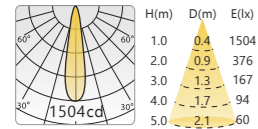

7W-38° 2700K