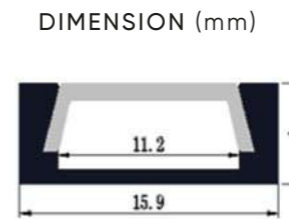

U1506 | Aluminum profile