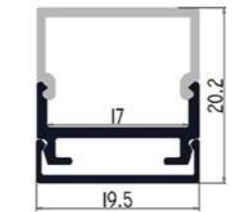

DIMENSION (mm)