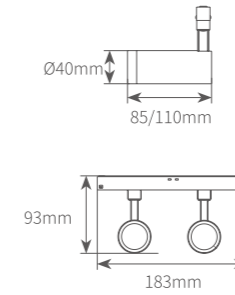

DIMENSION (mm)

POWER SUPPLY
220-240V DC

LUMEN EFFICACY
80lm/W

CRI (Ra)
> 97