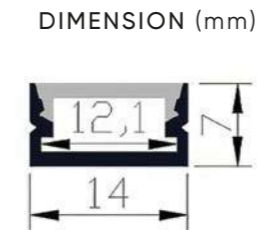

U1008 | Aluminum profile

LENGTH
1m/2m/3m

U1208 | Aluminum profile

LENGTH
1m/2m/3m

U0608 | Aluminum profile

LENGTH
1m/2m/3m

U1407 | Aluminum profile

LENGTH
1m/2m/3m