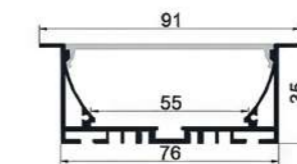

DIMENSION (mm)