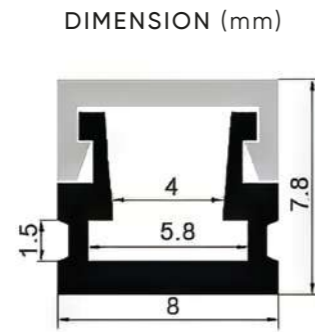

U1008 | Aluminum profile

LENGTH
1m/2m/3m

U1208 | Aluminum profile

LENGTH
1m/2m/3m

U0608 | Aluminum profile

LENGTH
1m/2m/3m

U1407 | Aluminum profile

LENGTH
1m/2m/3m