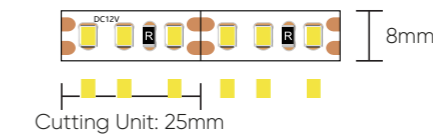

DIMENSION

POWER SUPPLY
12VDC

LENGTH
5m

CRI (Ra)
> 90

LEDs per meter
120