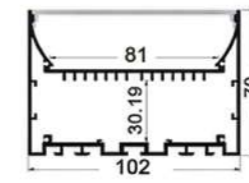

U14232D | Aluminum profile

DIMENSION (mm)

LENGTH
1m/2m/3m

U10270 | Aluminum profile

DIMENSION (mm)

LENGTH
1m/2m/3m

U3575 | Aluminum profile

DIMENSION (mm)