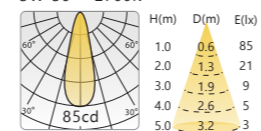

Information

Color	Power	CCT	Beam	LED-Driver
☐ White	☐ 3W	☐ 2700K	☐ 10°	☐ On-off
☐ Black	☐ 5W	☐ 3000K	☐ 15°	☐ DIM Triac
	☐ 7W	☐ 4000K	☐ 24°	☐ DIM Bluetooth
		☐ 5000K	☐ 36°	☐ DIM DALI
		☐ 6000K	☐ 40°	☐ DIM Zigbee