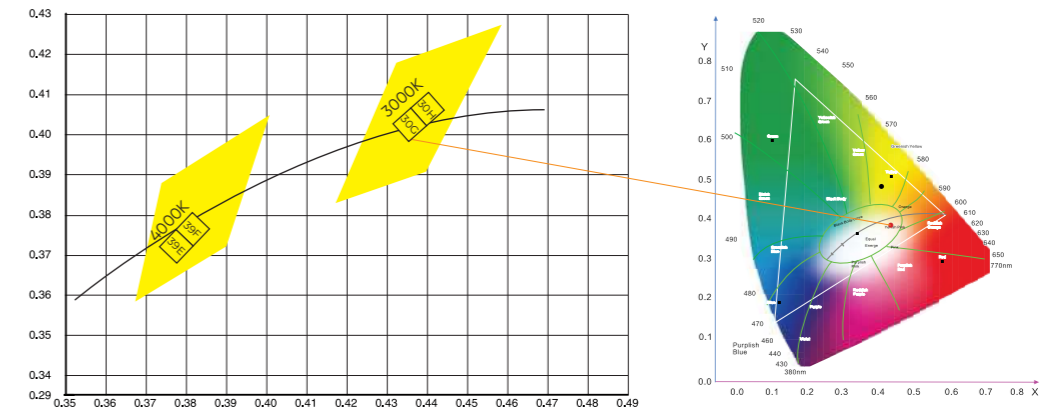

SDCM <2

SDCM <2, no visual difference among products of the same batch

2-step Mcadam Ellipse

3-step Mcadam Ellipse

5-step Mcadam Ellipse

7-step Mcadam Ellipse

A variety of colors for your choice

Customize any color, wavelength, CCT, and BIN coordinate of LED in addition to conventional color, CCT and BIN.