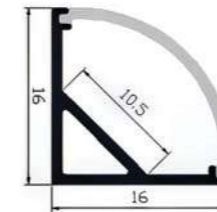

DIMENSION (mm)