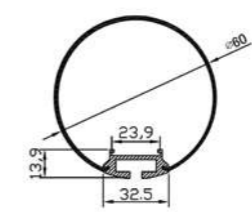

DIMENSION (mm)