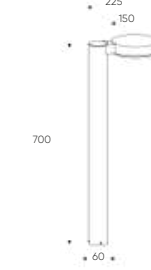

DIMENSION (mm)