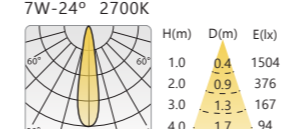

Information

Color	Power	CCT	Beam	LED-Driver
☐ White	☐ 5W	☐ 2700K	☐ 15°	☐ On-off
☐ Black	☐ 7W	☐ 3000K	☐ 24°	☐ DIM Triac
	☐ 10W	☐ 4000K	☐ 36°	☐ DIM Bluetooth
		☐ 5000K	☐ 60°	☐ DIM DALI
		☐ 6000K		☐ DIM Zigbee