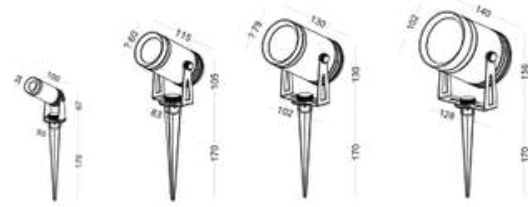

DIMENSION (mm)

POWER SUPPLY
220-240V DC

LUMEN EFFICACY
75lm/W

CRI (Ra)
90

Information

Color	Power	CCT	Beam	LED-Driver
☐ White	☐ 3W	☐ 3000K	☐ 24°	☐ On-o
☐ Black	☐ 6W		☐ 30°	☐ DIM Triac
☐ Grey	☐ 9W			☐ DIM Bluetooth
	☐ 12W			☐ DIM DALI
				☐ DIM Zigbee