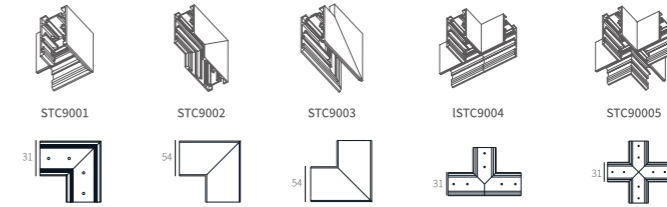

SRC-D | Magnetic track light

POWER SUPPLY
220-240V DC

LUMEN EFFICACY
70lm/W

CUT OUT (mm)
W35*H60

Information

Color	Power	CCT	Beam	LED-Driver
☐ White	☐ 768W	☐ 3000K		
☐ Black				

Accessory

SRC-E | Magnetic track light

POWER SUPPLY
220-240V DC

LUMEN EFFICACY
70lm/W

CUT OUT (mm)
W35*H60

Information

Color	Power	CCT	Beam	LED-Driver
☐ White	☐ 768W	☐ 3000K		
☐ Black				

Accessory

SSM-D | Magnetic track light

POWER SUPPLY
220-240V DC

LUMEN EFFICACY
70lm/W

CUT OUT (mm)
W35*H60

Information

Color	Power	CCT	Beam	LED-Driver
☐ White	☐ 768W	☐ 3000K		
☐ Black				

Accessory

SSP-D | Magnetic track light

POWER SUPPLY
220-240V DC

LUMEN EFFICACY
70lm/W

CUT OUT (mm)
W35*H60

Information

Color	Power	CCT	Beam	LED-Driver
☐ White	☐ 768W	☐ 3000K		
☐ Black				

Accessory