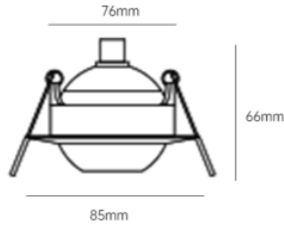

8314 | Recessed light

DIMENSION (mm)

POWER SUPPLY
220-240V DC

LUMEN EFFICACY
80lm/W

CRI (Ra)
> 92

CUT OUT (mm)
Ø40

Light distribution

3W-10° 2700K

P339 | Recessed light

DIMENSION (mm)

POWER SUPPLY
220-240V DC

LUMEN EFFICACY
70lm/W

CRI (Ra)
> 90

CUT OUT (mm)
Ø80

Light distribution

7W-15° 2700K