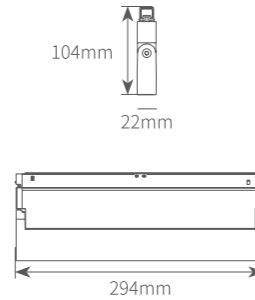

DIMENSION (mm)

POWER SUPPLY
220-240V DC

LUMEN EFFICACY
80lm/W

CRI (Ra)
> 97