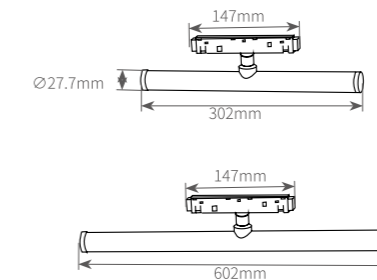

DIMENSION (mm)

POWER SUPPLY
220-240V DC

LUMEN EFFICACY
80m/W

CRI (Ra)
> 97