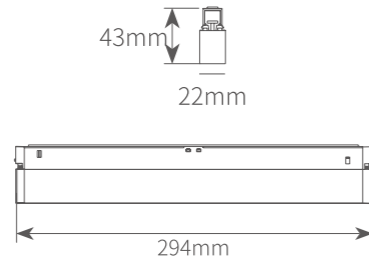

DIMENSION (mm)

POWER SUPPLY
220-240V DC

LUMEN EFFICACY
80lm/W

CRI (Ra)
> 97