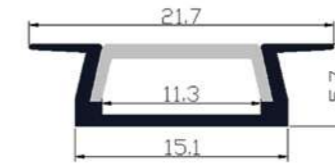

U1415C | Aluminum profile

DIMENSION (mm)

LENGTH
1m/2m/3m

U2206 | Aluminum profile

DIMENSION (mm)

LENGTH
1m/2m/3m

U2507D | Aluminum profile

DIMENSION (mm)