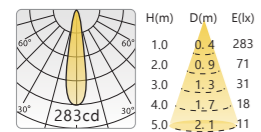

Information

Color	Power	CCT	Beam	LED-Driver
☐ White	☐ 3W	☐ 2700K	☐ 15°	☐ On-off
☐ Black	☐ 5W	☐ 3000K	☐ 24°	☐ DIM Triac
	☐ 7W	☐ 4000K	☐ 36°	☐ DIM Bluetooth
		☐ 5000K		☐ DIM DALI
		☐ 6000K		☐ DIM Zigbee