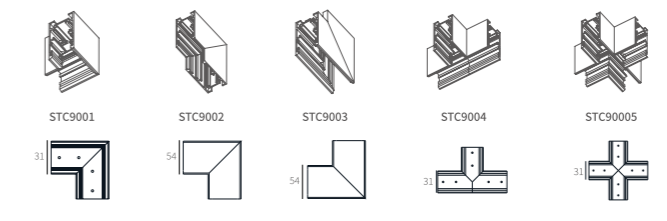

SRC-D | Magnetic track light

POWER SUPPLY
220-240V DC

LUMEN EFFICACY
70lm/W

CUT OUT (mm)
W35*H60

Information

Color	Power	CCT	Beam	LED-Driver
☐ White	☐ 768W	☐ 3000K		
☐ Black				

Accessory

SRC-E | Magnetic track light

POWER SUPPLY
220-240V DC

LUMEN EFFICACY
70lm/W

CUT OUT (mm)
W35*H60

Information

Color	Power	CCT	Beam	LED-Driver
☐ White	☐ 768W	☐ 3000K		
☐ Black				

Accessory

SSM-D | Magnetic track light

POWER SUPPLY
220-240V DC

LUMEN EFFICACY
70lm/W

CUT OUT (mm)
W35*H60

Information

Color	Power	CCT	Beam	LED-Driver
☐ White	☐ 768W	☐ 3000K		
☐ Black				

Accessory

SSP-D | Magnetic track light

POWER SUPPLY
220-240V DC

LUMEN EFFICACY
70lm/W

CUT OUT (mm)
W35*H60

Information

Color	Power	CCT	Beam	LED-Driver
☐ White	☐ 768W	☐ 3000K		
☐ Black				

Accessory