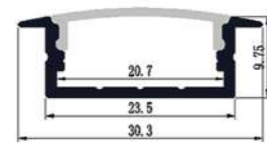

U3021 | Aluminum profile

DIMENSION (mm)

LENGTH
1m/2m/3m

U1909R | Aluminum profile

DIMENSION (mm)

LENGTH
1m/2m/3m

U2310A | Aluminum profile

DIMENSION (mm)