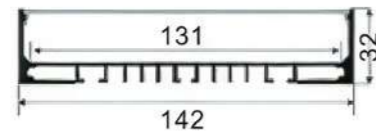

DIMENSION (mm)