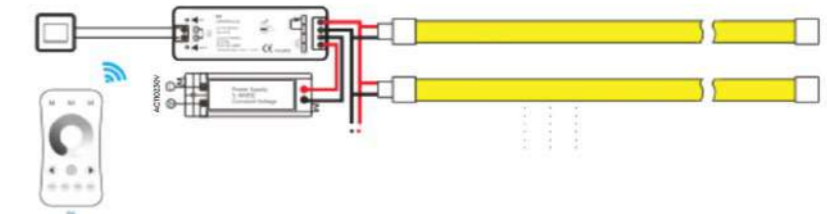

1. Regular connection

2. Connection with dimmer

DIMENSION

POWER SUPPLY
24VDC

LENGTH
5m

CRI (Ra)
> 90

LEDs per meter
60

Information