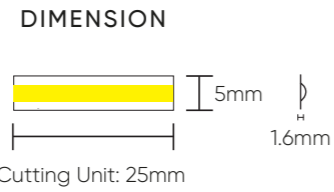

COB480L24V7W | Strip light

POWER SUPPLY
24VDC

LENGTH
5m

CRI (Ra)
> 90

LEDs per meter
480

Information

Power	CCT	LED-Driver
☐ 7W	☐ 2700K	☐ On-off
	☐ 3000K	☐ DIM Triac
	☐ 3500K	☐ DIM Bluetooth
	☐ 4000K	☐ DIM DALI
	☐ 5000K	☐ DIM Zigbee
	☐ 6000K