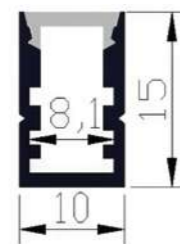

DIMENSION (mm)

LENGTH
1m/2m/3m

U1015 | Aluminum profile

DIMENSION (mm)

LENGTH
1m/2m/3m

U1415 | Aluminum profile

DIMENSION (mm)

LENGTH
1m/2m/3m