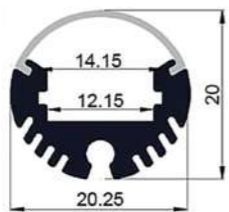

O120 | Aluminum profile

DIMENSION (mm)

LENGTH
1m/2m/3m

O60A | Aluminum profile

DIMENSION (mm)

LENGTH
1m/2m/3m

O2020 | Aluminum profile

DIMENSION (mm)