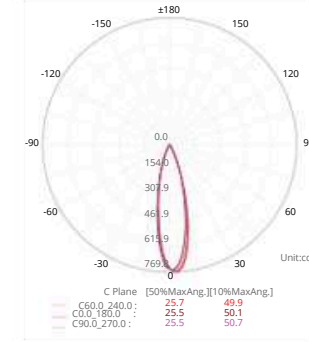

Light distribution