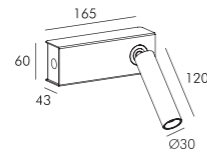

DIMENSION (mm)

POWER SUPPLY
220-240V DC

LUMEN EFFICACY
40m/W

CRI (Ra)
> 90