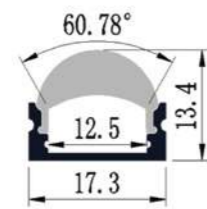

U1415C | Aluminum profile

DIMENSION (mm)

LENGTH
1m/2m/3m

U2206 | Aluminum profile

DIMENSION (mm)

LENGTH
1m/2m/3m

U2507D | Aluminum profile

DIMENSION (mm)