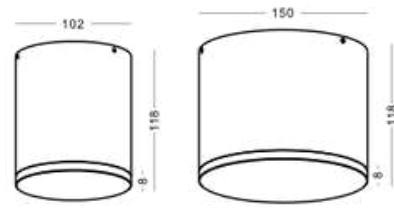

DIMENSION (mm)

POWER SUPPLY
220-240V DC

LUMEN EFFICACY
80lm/W

CRI (Ra)
> 90

Information

Color	Power	CCT	Beam	LED-Driver
☐ White	☐ 12W	☐ 3000K		☐ On-o
☐ Grey	☐ 20W			☐ DIM Triac
☐ Black				☐ DIM Bluetooth
				☐ DIM DALI
				☐ DIM Zigbee