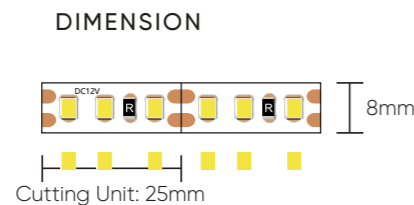

3014120L12V9.6W | Strip light

POWER SUPPLY
12VDC

LENGTH
5m

CRI (Ra)
> 90

LEDs per meter
120

Information

Power	CCT	LED-Driver
☐ 9.6W/m	☐ 2700K	☐ On-off
	☐ 3000K	☐ DIM Triac
	☐ 3500K	☐ DIM Bluetooth
	☐ 4000K	☐ DIM DALI
	☐ 5000K	☐ DIM Zigbee
	☐ 6000K