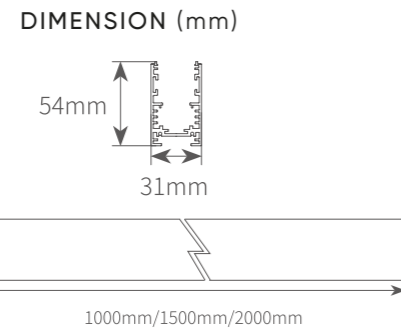

SRC-E | Magnetic track light