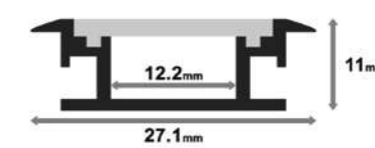

DIMENSION (mm)

LENGTH
1m/2m/3m

U2507 | Aluminum profile

DIMENSION (mm)

LENGTH
1m/2m/3m

U2711 | Aluminum profile

DIMENSION (mm)

LENGTH
1m/2m/3m