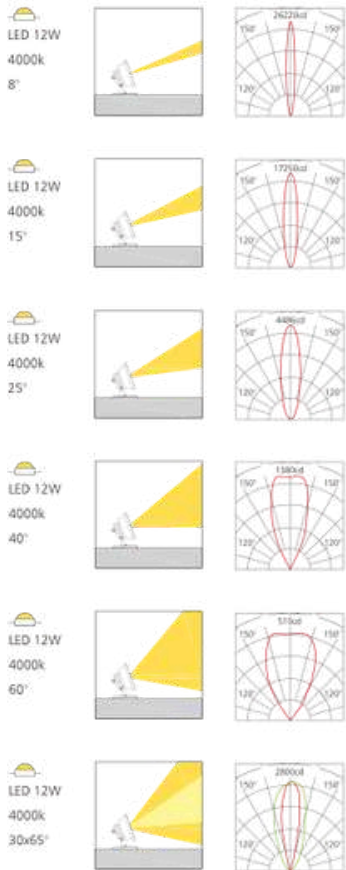

Light distribution