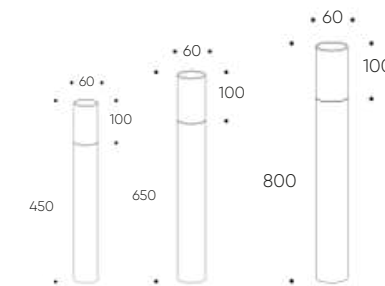

DIMENSION (mm)

POWER SUPPLY
220-240V DC

LUMEN EFFICACY
72lm/W

CRI (Ra)
90

Information

Color	Power	CCT	Beam	LED-Driver
☐ White	☐ 6W	☐ 3000K	☐ 360°	☐ On-o
☐ Black				☐ DIM Triac
				☐ DIM Bluetooth
				☐ DIM DALI
				☐ DIM Zigbee