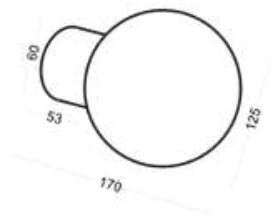

DIMENSION (mm)

POWER SUPPLY
220-240V DC

LUMEN EFFICACY
89lm/W

CRI (Ra)
>80

Information

Color	Power	CCT	Beam	LED-Driver
☐ White	☐ 6W	☐ 3000K		☐ On-o
☐ Black	☐ 9W			☐ DIM Triac
	☐ 20W			☐ DIM Bluetooth
				☐ DIM DALI
				☐ DIM Zigbee