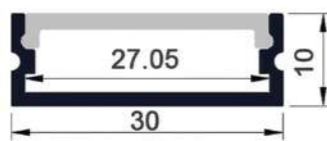

LENGTH
1m/2m/3m

U1215 | Aluminum profile

DIMENSION (mm)

LENGTH
1m/2m/3m

U3010B | Aluminum profile

DIMENSION (mm)

LENGTH
1m/2m/3m

U1215S | Aluminum profile