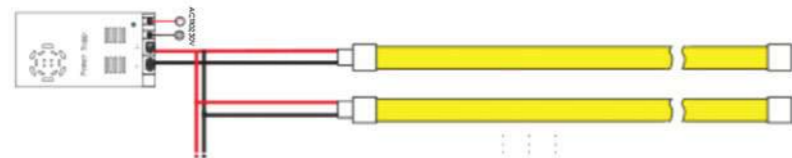

1. Regular connection