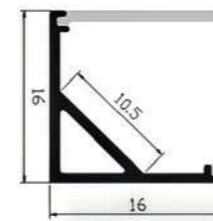

DIMENSION (mm)