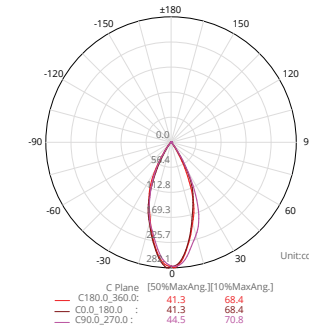

Accessory

Snoot-A Spike

DIMENSION (mm)

POWER SUPPLY
220-240V DC

LUMEN EFFICACY
71lm/W

CRI (Ra)
90

Light distribution

Information