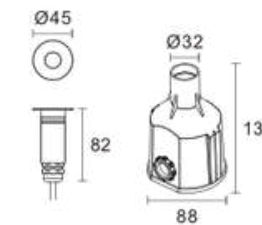

DIMENSION (mm)

POWER SUPPLY
220-240V DC

LUMEN EFFICACY
65lm/W

CRI (Ra)
90

Light distribution

5.9W-15° 2700K

5.9W-30° 2700K

Information

Color	Power	CCT	Beam	LED-Driver
☐ Inox	☐ 5.9W	☐ 2700K ☐ 3000K ☐ 4000K	☐ 15° ☐ 30°	☐ On-o ☐ DIM Triac ☐ DIM Bluetooth ☐ DIM DALI ☐ DIM Zigbee