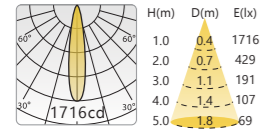

5W-30° 3000K