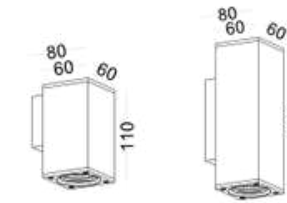

DIMENSION (mm)

POWER SUPPLY
220-240V DC

LUMEN EFFICACY
72lm/W

CRI (Ra)
>90

Information

Color	Power	CCT	Beam	LED-Driver
☐ White	☐ 6W	☐ 3000K	☐ 38°	☐ On-o
☐ Black	☐ 2*6W			☐ DIM Triac
☐ Grey				☐ DIM Bluetooth
				☐ DIM DALI
				☐ DIM Zigbee