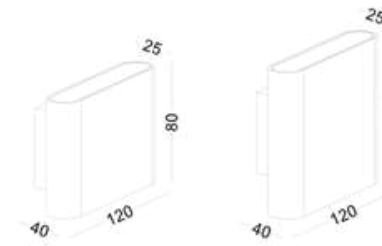

DIMENSION (mm)

POWER SUPPLY
220-240V DC

LUMEN EFFICACY
100lm/W

CRI (Ra)
>90

Information

Color	Power	CCT	Beam	LED-Driver
☐ White	☐ 6W	☐ 3000K		☐ On-o
☐ Black				☐ DIM Triac
☐ Grey				☐ DIM Bluetooth
				☐ DIM DALI
				☐ DIM Zigbee