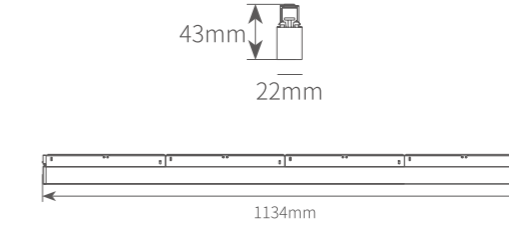

DIMENSION (mm)

POWER SUPPLY
220-240V DC

LUMEN EFFICACY
80m/W

CRI (Ra)
> 97