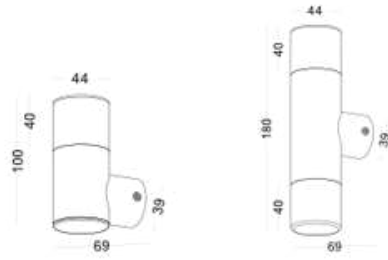

DIMENSION (mm)