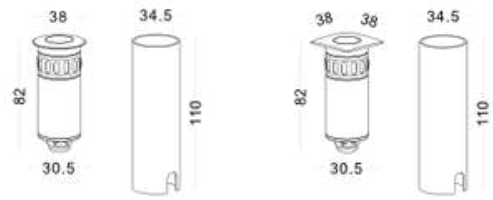

DIMENSION (mm)