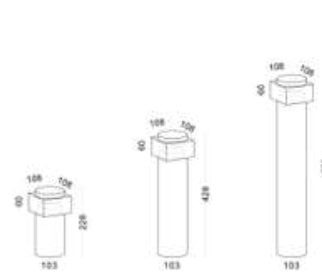

DIMENSION (mm)