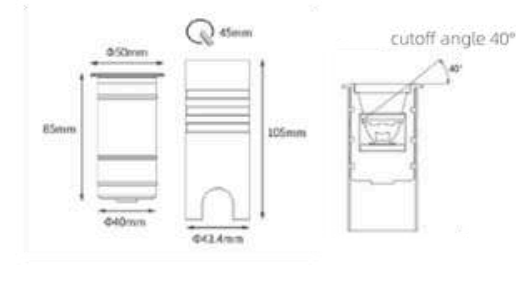

DIMENSION (mm)

POWER SUPPLY
220-240V DC

LUMEN EFFICACY
50lm/W

CRI (Ra)
90