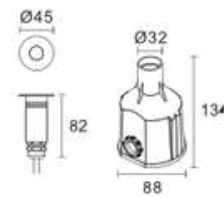

DIMENSION (mm)

POWER SUPPLY
220-240V DC

LUMEN EFFICACY
94lm/W

CRI (Ra)
90

Light distribution

2W-15° 2700K

2W-20° 2700K

2W-30° 2700K

Information

Color	Power	CCT	Beam	LED-Driver
☐ Inox	☐ 2W	☐ 2700K ☐ 3000K ☐ 4000K	☐ 15° ☐ 20° ☐ 30°	☐ On-o ☐ DIM Triac ☐ DIM Bluetooth ☐ DIM DALI ☐ DIM Zigbee