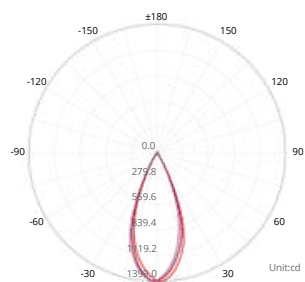

Accessory

DIMENSION (mm)

POWER SUPPLY
220-240V DC

LUMEN EFFICACY
47lm/W

CRI (Ra)
90

Light distribution

Information

Color