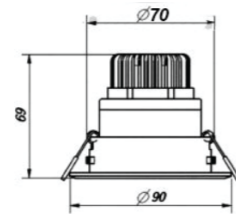

7710 | Recessed light

DIMENSION (mm)

POWER SUPPLY
220-240V DC

LUMEN EFFICACY
80lm/W

CRI (Ra)
> 92

CUT OUT (mm)
Ø75

Light distribution

3W-15° 2700K