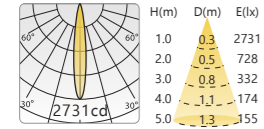

Light distribution

7W-15° 3000K

7W-24° 3000K