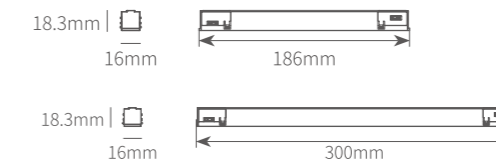

DIMENSION (mm)

POWER SUPPLY
220-240V DC

LUMEN EFFICACY
60lm/W

CRI (Ra)
> 97