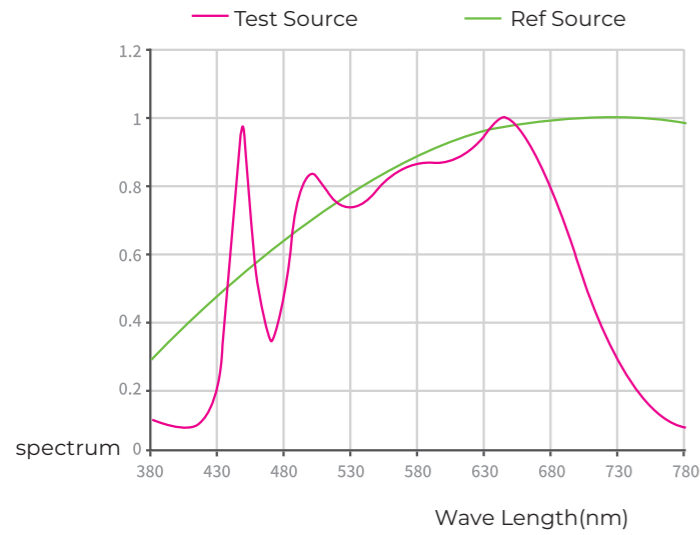

MAKE YOUR DESIGN COME TRUE

Color Rendering Index (CRI)

Full-spectrum LED testing according to TM-30-15

CRI comparison

Natural light like sunlight

Colors are rendered as true as natural sunlight when using lamps with a Color Rendering Index (CRI) of 95 or higher and a full spectrum.