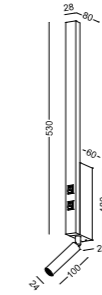

DIMENSION (mm)

POWER SUPPLY
220-240V DC

LUMEN EFFICACY
100lm/W

CRI (Ra)
> 90

Information

Color	Power	CCT	Beam	LED-Driver
☐ White	☐ 3+5W	☐ 3000K	☐ 30°	☐ On-off
☐ Black				☐ DIM Triac
☐ Crom				☐ DIM Bluetooth
☐ Gold				☐ DIM DALI
				☐ DIM Zigbee