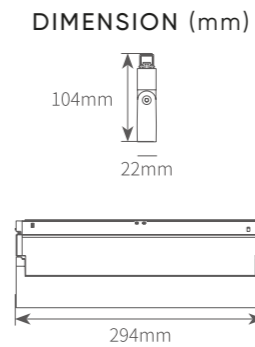

SMGL3010 | Magnetic track light

POWER SUPPLY
220-240V DC

LUMEN EFFICACY
80lm/W

CRI (Ra)
 > 97