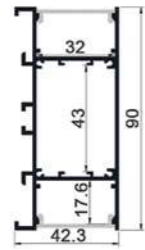

DIMENSION (mm)