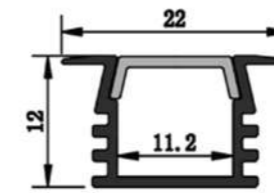

DIMENSION (mm)