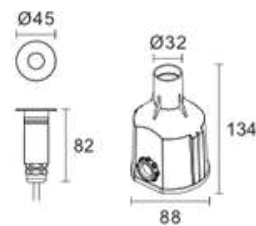

DIMENSION (mm)

POWER SUPPLY
220-240V DC

LUMEN EFFICACY
20lm/W

CRI (Ra)
90

Light distribution

2W-105° 2700K

Information

Color	Power	CCT	Beam	LED-Driver
☐ Inox	☐ 2W	☐ 2700K ☐ 3000K ☐ 4000K	☐ 105°	☐ On-o ☐ DIM Triac ☐ DIM Bluetooth ☐ DIM DALI ☐ DIM Zigbee