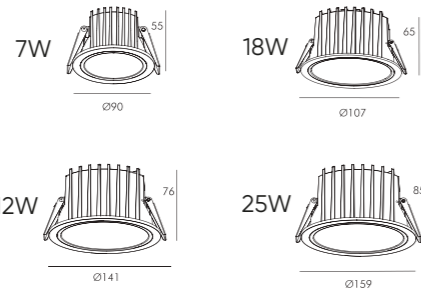

DIMENSION (mm)

POWER SUPPLY
220-240V DC

LUMEN EFFICACY
62lm/W

CRI (Ra)
> 90

CUT OUT (mm)
Ø75

Information

Color	Power	CCT	Beam	LED-Driver
☐ White	☐ 7W	☐ 2700K	☐ 50°	☐ On-off
☐ Black	☐ 12W	☐ 3000K	☐ 60°	☐ DIM Triac
	☐ 18W	☐ 4000K	☐ 65°	☐ DIM Bluetooth
	☐ 25W	☐ 5000K		☐ DIM DALI
				☐ DIM Zigbee