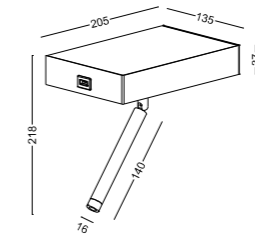

DIMENSION (mm)

POWER SUPPLY
220-240V DC

LUMEN EFFICACY
40lm/W

CRI (Ra)
> 90

Information

Color	Power	CCT	Beam	LED-Driver
☐ White	☐ 1W	☐ 3000K	☐ 30°	☐ On-off
☐ Black				☐ DIM Triac
				☐ DIM Bluetooth
				☐ DIM DALI
				☐ DIM Zigbee