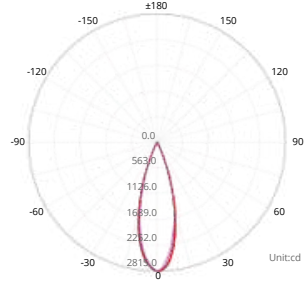

Accessory

DIMENSION (mm)

POWER SUPPLY
220-240V DC

LUMEN EFFICACY
47lm/W

CRI (Ra)
90

Light distribution

Information

Color