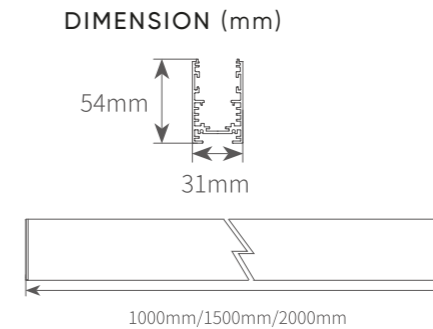

SSP-D | Magnetic track light