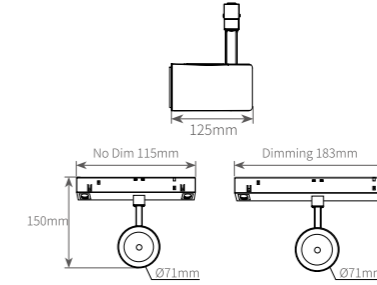

DIMENSION (mm)

POWER SUPPLY
220-240V DC

LUMEN EFFICACY
87lm/W

CRI (Ra)
= 97