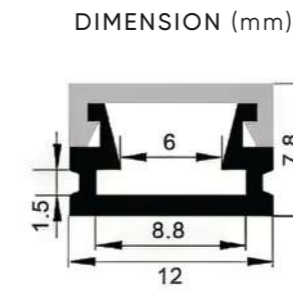

U1008 | Aluminum profile

LENGTH
1m/2m/3m

U1208 | Aluminum profile

LENGTH
1m/2m/3m

U0608 | Aluminum profile

LENGTH
1m/2m/3m

U1407 | Aluminum profile

LENGTH
1m/2m/3m