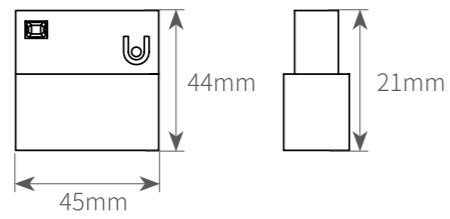

DIMENSION (mm)

POWER SUPPLY
220-240V DC

LUMEN EFFICACY
80lm/W

CRI (Ra)
= 90

Information

Color	Power	CCT	Beam	LED-Driver
☐ White	☐ 6W	☐ 2700K	☐ 24°	☐ On-off
		☐ 3000K		☐ DIM Triac
		☐ 4000K		☐ DIM Bluetooth
		☐ 5000K		☐ DIM DALI
		☐ 6000K		☐ DIM Zigbee