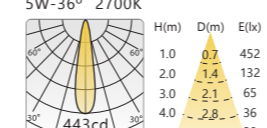

Information

Color	Power	CCT	Beam	LED-Driver
☐ White	☐ 5W	☐ 2700K	☐ 15°	☐ On-off
☐ Black	☐ 7W	☐ 3000K	☐ 24°	☐ DIM Triac
☐ Grey	☐ 10W	☐ 4000K	☐ 36°	☐ DIM Bluetooth
	☐ 25W	☐ 5000K		☐ DIM DALI
		☐ 6000K		☐ DIM Zigbee