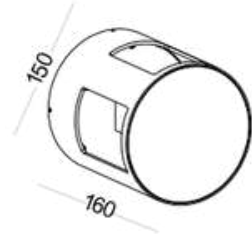

DIMENSION (mm)