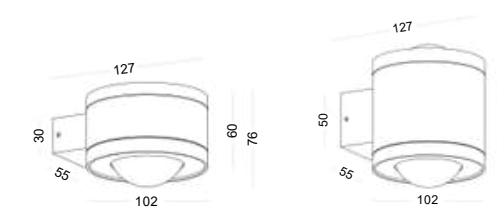

DIMENSION (mm)

POWER SUPPLY
220-240V DC

LUMEN EFFICACY
67lm/W

CRI (Ra)
>90

Information

Color	Power	CCT	Beam	LED-Driver
☐ White	☐ 3W	☐ 3000K		☐ On-o
☐ Black				☐ DIM Triac
☐ Grey				☐ DIM Bluetooth
				☐ DIM DALI
				☐ DIM Zigbee