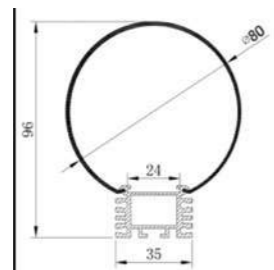

LENGTH
1m/2m/3m

O60B | Aluminum profile

DIMENSION (mm)

LENGTH
1m/2m/3m

O80A | Aluminum profile

DIMENSION (mm)

LENGTH
1m/2m/3m

R1449 | Aluminum profile