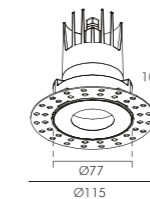

DIMENSION (mm)

POWER SUPPLY
220-240V DC

LUMEN EFFICACY
62lm/W

CRI (Ra)
> 90

CUT OUT (mm)
Ø75 (10W)

Information

Color	Power	CCT	Beam	LED-Driver
☐ White	☐ 7W	☐ 2700K	☐ 15°	☐ On-off
☐ Black	☐ 12W	☐ 3000K	☐ 24°	☐ DIM Triac
		☐ 4000K	☐ 35°	☐ DIM Bluetooth
		☐ 5000K		☐ DIM DALI
				☐ DIM Zigbee