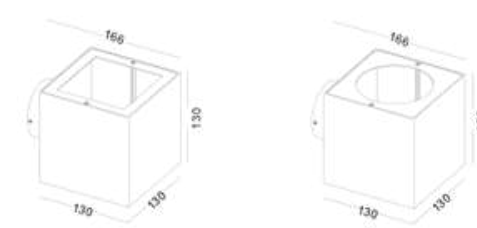

DIMENSION (mm)

POWER SUPPLY
220-240V DC

LUMEN EFFICACY
83lm/W

CRI (Ra)
>90

Information

Color	Power	CCT	Beam	LED-Driver
☐ White	☐ 2*3W	☐ 3000K	☐ 80°	☐ On-o
☐ Black			☐ 90°	☐ DIM Triac
☐ Grey				☐ DIM Bluetooth
				☐ DIM DALI
				☐ DIM Zigbee