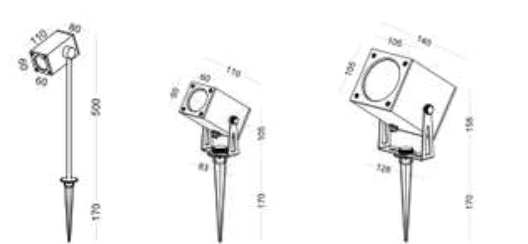

DIMENSION (mm)

POWER SUPPLY
220-240V DC

LUMEN EFFICACY
75lm/W

CRI (Ra)
90

Information

Color	Power	CCT	Beam	LED-Driver
☐ White	☐ 3W	☐ 3000K	☐ 38°	☐ On-o
☐ Black	☐ 6W			☐ DIM Triac
☐ Grey	☐ 12W			☐ DIM Bluetooth
				☐ DIM DALI
				☐ DIM Zigbee