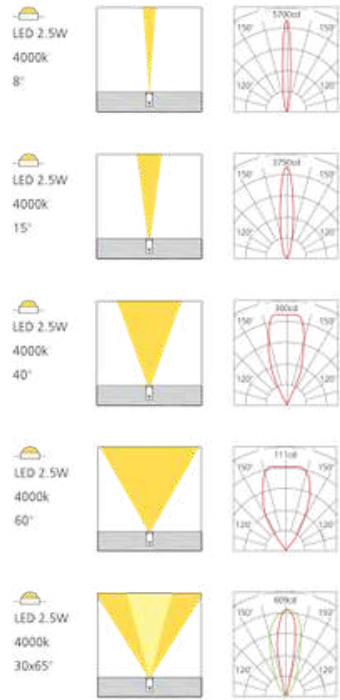

Light distribution