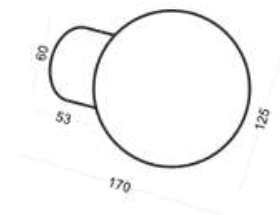

DIMENSION (mm)