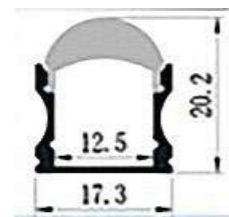

U1613 | Aluminum profile

DIMENSION (mm)

LENGTH
1m/2m/3m

U1612 | Aluminum profile

DIMENSION (mm)

LENGTH
1m/2m/3m

U1715C | Aluminum profile

DIMENSION (mm)