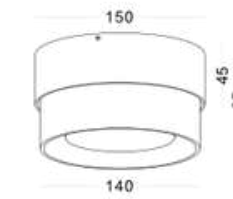

DIMENSION (mm)