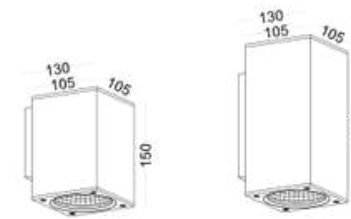

DIMENSION (mm)

POWER SUPPLY
220-240V DC

LUMEN EFFICACY
75lm/W

CRI (Ra)
>90

Information

Color	Power	CCT	Beam	LED-Driver
☐ White	☐ 12W	☐ 3000K	☐ 38°	☐ On-o
☐ Black	☐ 2*12W			☐ DIM Triac
☐ Grey				☐ DIM Bluetooth
				☐ DIM DALI
				☐ DIM Zigbee