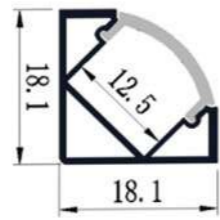

DIMENSION (mm)