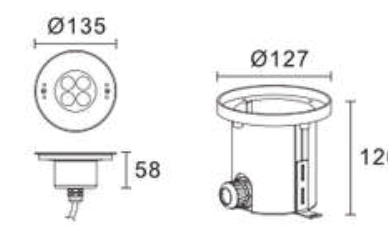

DIMENSION (mm)

POWER SUPPLY
220-240V DC

LUMEN EFFICACY
56lm/W

CRI (Ra)
90

Light distribution

8.9W-20° 2700K

8.9W-35° 2700K

8.9W-25° 2700K

8.9W-45° 2700K

8.9W-30° 2700K

8.9W-45°35° 2700K

Information

Color	Power	CCT	Beam	LED-Driver
☐ Inox	☐ 8.9W	☐ 2700K ☐ 3000K ☐ 4000K	☐ 20° ☐ 25° ☐ 30° ☐ 35° ☐ 45° ☐ 45°35°	☐ On-o ☐ DIM Triac ☐ DIM Bluetooth ☐ DIM DALI ☐ DIM Zigbee