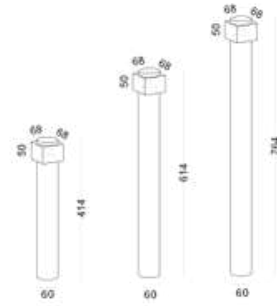

DIMENSION (mm)

POWER SUPPLY
220-240V DC

LUMEN EFFICACY
83lm/W

CRI (Ra)
>90

Information

Color	Power	CCT	Beam	LED-Driver
☐ White	☐ 6W	☐ 3000K	☐ 360°	☐ On-o
☐ Black				☐ DIM Triac
☐ Grey				☐ DIM Bluetooth
				☐ DIM DALI
				☐ DIM Zigbee