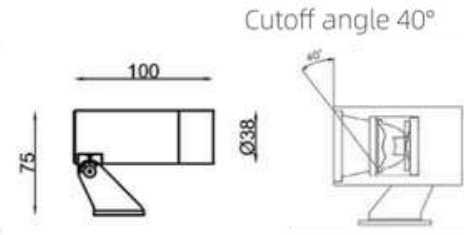

DIMENSION (mm)

POWER SUPPLY
220-240V DC

LUMEN EFFICACY
40lm/W

CRI (Ra)
90