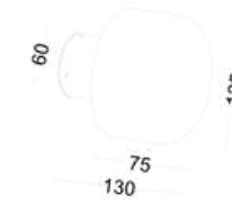

DIMENSION (mm)

POWER SUPPLY
220-240V DC

LUMEN EFFICACY
100lm/W

CRI (Ra)
>90

Information

Color	Power	CCT	Beam	LED-Driver
☐ Black	☐ 6W	☐ 3000K		☐ On-o
				☐ DIM Triac
				☐ DIM Bluetooth
				☐ DIM DALI
				☐ DIM Zigbee