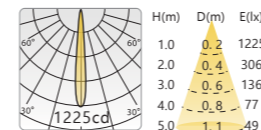

0013 | Recessed light

DIMENSION (mm)

POWER SUPPLY
220-240V DC

LUMEN EFFICACY
80lm/W

CRI (Ra)
> 90

CUT OUT (mm)
Ø55

Light distribution

3W-10° 2700K