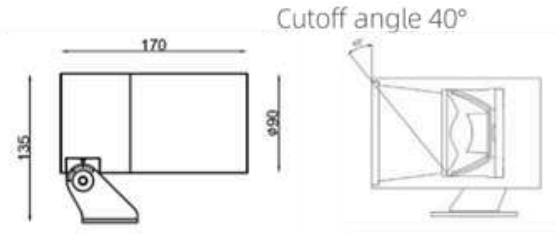

DIMENSION (mm)