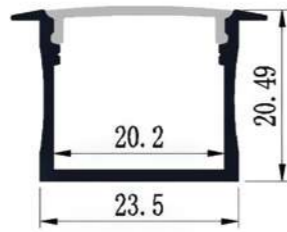

DIMENSION (mm)