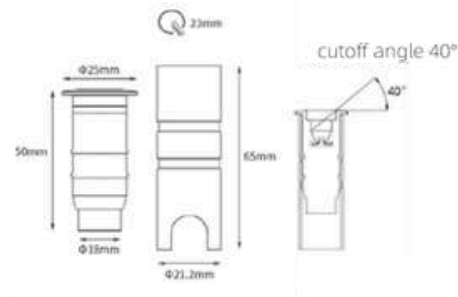

DIMENSION (mm)