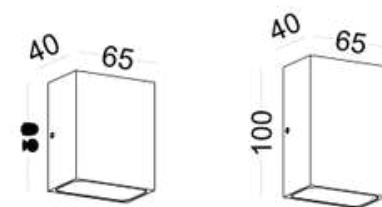

DIMENSION (mm)

POWER SUPPLY
220-240V DC

LUMEN EFFICACY
70lm/W

CRI (Ra)
>90

Information

Color	Power	CCT	Beam	LED-Driver
☐ White	☐ 1W	☐ 3000K		☐ On-o
☐ Black	☐ 2*1W			☐ DIM Triac
☐ Grey				☐ DIM Bluetooth
				☐ DIM DALI
				☐ DIM Zigbee