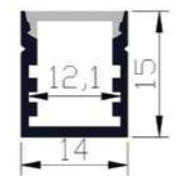

DIMENSION (mm)

LENGTH
1m/2m/3m

U1015 | Aluminum profile

DIMENSION (mm)

LENGTH
1m/2m/3m

U1415 | Aluminum profile

DIMENSION (mm)

LENGTH
1m/2m/3m