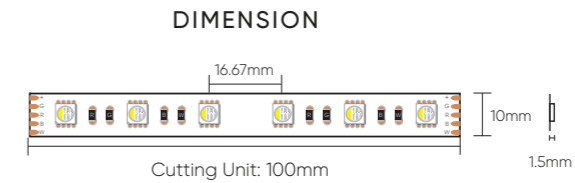

RGBW60L600024V19.2W | Strip light

POWER SUPPLY
24VDC

LENGTH
5m

CRI (Ra)
> 90

LEDs per meter
60

Information

Power	CCT	LED-Driver
☐ 19.2W/m	☐ RGBW	☐ On-off
		☐ DIM Triac
		☐ DIM Bluetooth
		☐ DIM DALI
		☐ DIM Zigbee