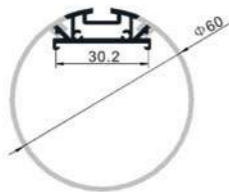

DIMENSION (mm)

LENGTH
1m/2m/3m

O60 | Aluminum profile

DIMENSION (mm)

LENGTH
1m/2m/3m

R3015 | Aluminum profile

DIMENSION (mm)

LENGTH
1m/2m/3m