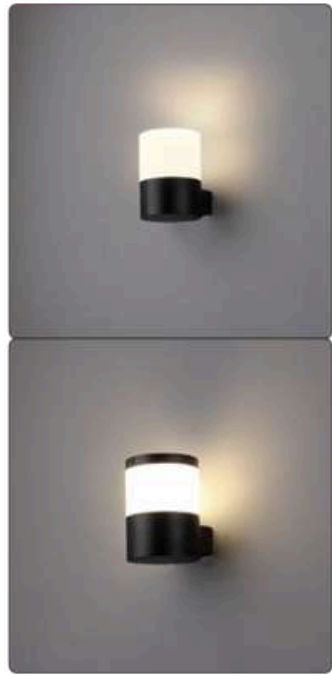

LWA213 | Wall light

DIMENSION (mm)

POWER SUPPLY
220-240V DC

LUMEN EFFICACY
89lm/W

CRI (Ra)
>90

Information

Color	Power	CCT	Beam	LED-Driver
☐ White	☐ 9W	☐ 3000K		☐ On-o
☐ Black				☐ DIM Triac
☐ Grey				☐ DIM Bluetooth
				☐ DIM DALI
				☐ DIM Zigbee