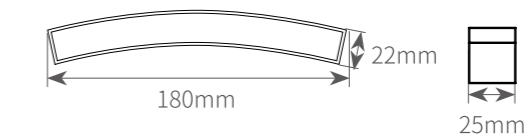

DIMENSION (mm)

POWER SUPPLY
220-240V DC

LUMEN EFFICACY
80m/W

CRI (Ra)
= 90

Light distribution

Information

Color	Power	CCT	Beam	LED-Driver
☐ White	☐ 6W	☐ 2700K	☐ 110°	☐ On-off
☐ Black		☐ 3000K		☐ DIM Triac
		☐ 4000K		☐ DIM Bluetooth
		☐ 5000K		☐ DIM DALI
		☐ 6000K		☐ DIM Zigbee
		☐ 6500K