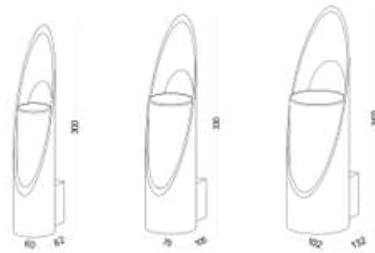

DIMENSION (mm)

POWER SUPPLY
220-240V DC

LUMEN EFFICACY
86lm/W

CRI (Ra)
>90

Information

Color	Power	CCT	Beam	LED-Driver
☐ White	☐ 5W	☐ 3000K		☐ On-o
☐ Black				☐ DIM Triac
☐ Grey				☐ DIM Bluetooth
				☐ DIM DALI
				☐ DIM Zigbee