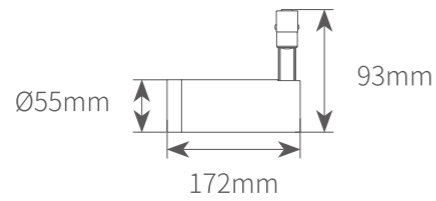

DIMENSION (mm)

POWER SUPPLY
220-240V DC

LUMEN EFFICACY
80m/W

CRI (Ra)
= 90

Information

Color	Power	CCT	Beam	LED-Driver
☐ White	☐ 7W	☐ 2700K	☐ 24°	☐ On-off
☐ Black	☐ 12W	☐ 3000K		☐ DIM Triac
		☐ 4000K		☐ DIM Bluetooth
		☐ 5000K		☐ DIM DALI
		☐ 6000K		☐ DIM Zigbee
		☐ 6500K