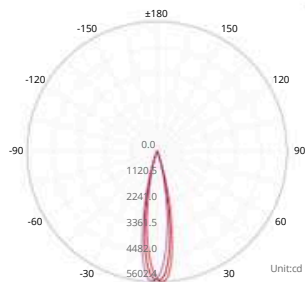

Accessory

DIMENSION (mm)

POWER SUPPLY
220-240V DC

LUMEN EFFICACY
47lm/W

CRI (Ra)
90

Light distribution

Information

Color