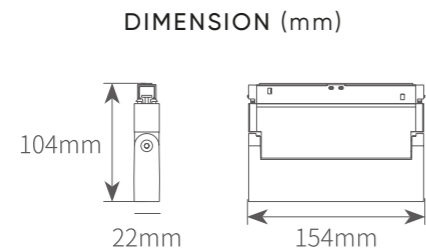

SMGL1505 | Magnetic track light

POWER SUPPLY
220-240V DC

LUMEN EFFICACY
80m/W

CRI (Ra)
 > 97