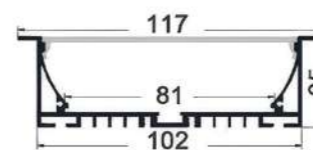

DIMENSION (mm)

LENGTH
1m/2m/3m

U2623A | Aluminum profile

DIMENSION (mm)

LENGTH
1m/2m/3m

U11735 | Aluminum profile

DIMENSION (mm)

LENGTH
1m/2m/3m