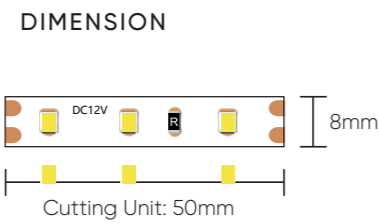

352860L12V4.8W | Strip light

POWER SUPPLY
12VDC

LENGTH
5m

CRI (Ra)
> 90

LEDs per meter
60

Information

Power	CCT	LED-Driver
☐ 4.8W/m	☐ 2700K	☐ On-off
	☐ 3000K	☐ DIM Triac
	☐ 3500K	☐ DIM Bluetooth
	☐ 4000K	☐ DIM DALI
	☐ 5000K	☐ DIM Zigbee
	☐ 6000K