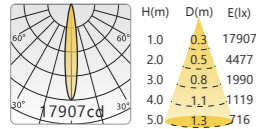

Light distribution

25W-15° 3000K

25W-24° 3000K