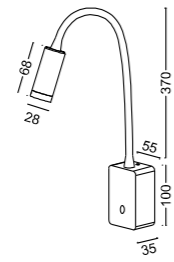

DIMENSION (mm)

POWER SUPPLY
220-240V DC

LUMEN EFFICACY
40lm/W

CRI (Ra)
> 90