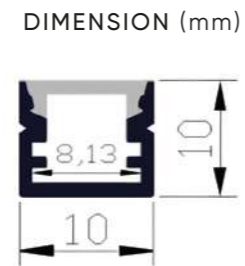

U1010 | Aluminum profile