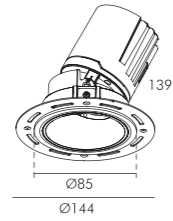

DIMENSION (mm)

POWER SUPPLY
220-240V DC

LUMEN EFFICACY
45lm/W

CRI (Ra)
> 90

CUT OUT (mm)
Ø100

Information

Color	Power	CCT	Beam	LED-Driver
☐ White	☐ 18W	☐ 2700K	☐ 15°	☐ On-off
☐ Black		☐ 3000K	☐ 24°	☐ DIM Triac
		☐ 6000K	☐ 35°	☐ DIM Bluetooth
		☐ 5000K		☐ DIM DALI
				☐ DIM Zigbee