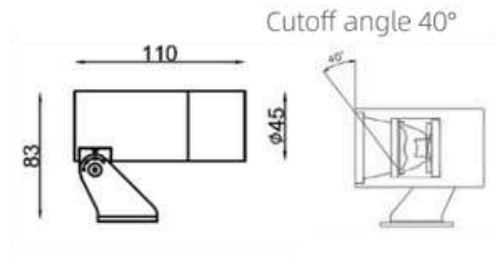

DIMENSION (mm)