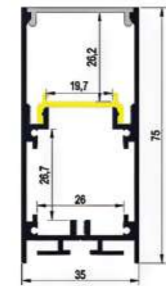

U14232D | Aluminum profile

DIMENSION (mm)

LENGTH
1m/2m/3m

U10270 | Aluminum profile

DIMENSION (mm)

LENGTH
1m/2m/3m

U3575 | Aluminum profile

DIMENSION (mm)