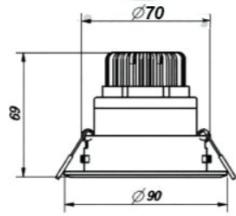

7140 | Recessed light

DIMENSION (mm)

POWER SUPPLY
220-240V DC

LUMEN EFFICACY
80lm/W

CRI (Ra)
> 90

CUT OUT (mm)
Ø75

Light distribution

5W-10° 3000K