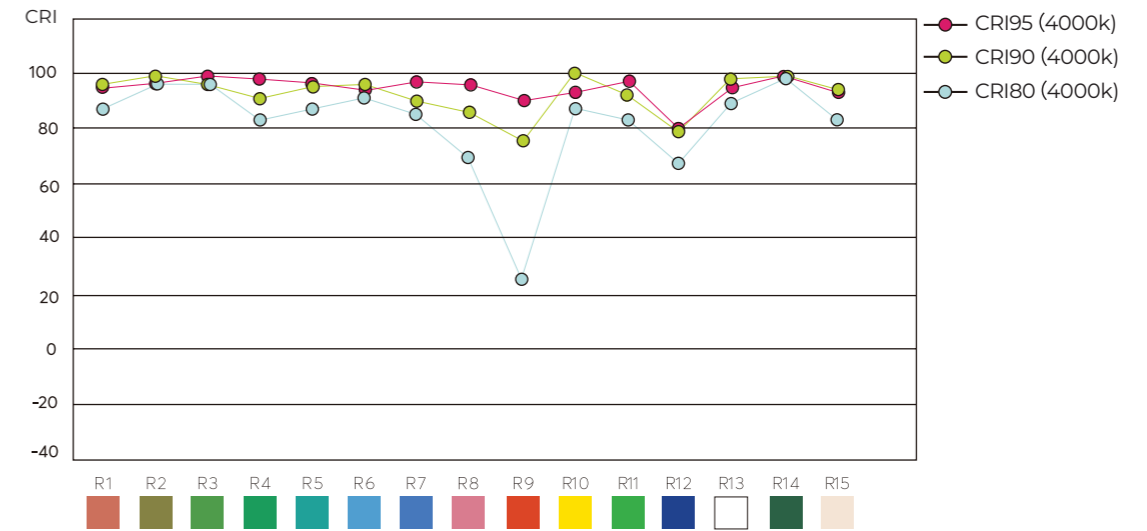

MAKE YOUR DESIGN COME TRUE

Color Rendering Index (CRI)

Full-spectrum LED testing according to TM-30-15

CRI comparison

Natural light like sunlight

Colors are rendered as true as natural sunlight when using lamps with a Color Rendering Index (CRI) of 95 or higher and a full spectrum.