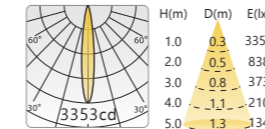

P308 | Ceiling mounted light

DIMENSION (mm)

POWER SUPPLY
220-240V DC

LUMEN EFFICACY
59lm/W

CRI (Ra)
> 90

Light distribution

6W-14° 3000K

6W-24° 3000K