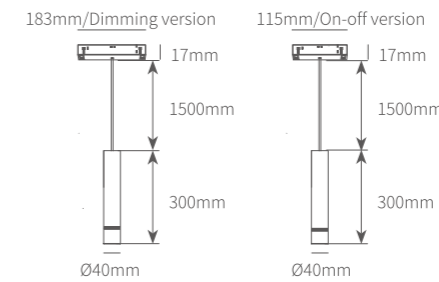

DIMENSION (mm)

POWER SUPPLY
220-240V DC

LUMEN EFFICACY
82m/W

CRI (Ra)
= 90