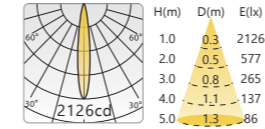

8001 | Ceiling mounted light

DIMENSION (mm)

POWER SUPPLY
220-240V DC

LUMEN EFFICACY
65lm/W

CRI (Ra)
> 90

Light distribution

5W-8° 3000K

5W-15° 3000K