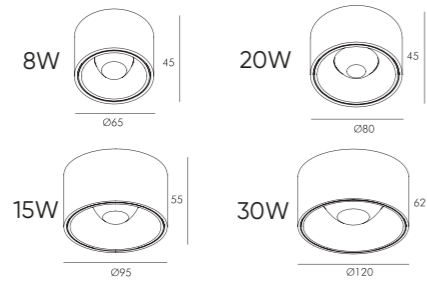

DIMENSION (mm)

POWER SUPPLY
220-240V DC

LUMEN EFFICACY
76lm/W

CRI (Ra)
> 90

Light distribution

Information

Color	Power	CCT	Beam	LED-Driver
☐ White	☐ 8W	☐ 300K	☐ 35°	☐ On-off
☐ Black	☐ 15W	☐ 4000K	☐ 45°	☐ DIM Triac
	☐ 20W	☐ 6000K	☐ 50°	☐ DIM Bluetooth
	☐ 30W			☐ DIM DALI
				☐ DIM Zigbee