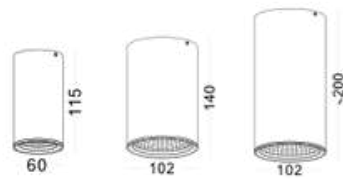

DIMENSION (mm)