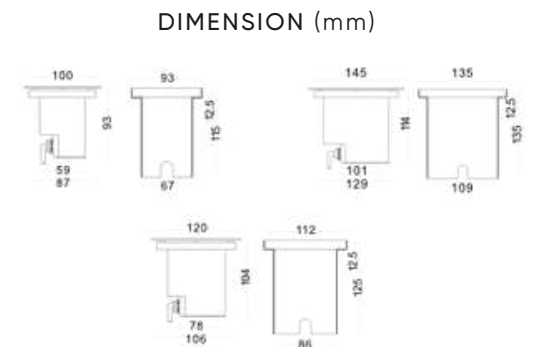

ODL028-IN12 | Bollard light

POWER SUPPLY
220-240V DC

LUMEN EFFICACY
75lm/W

CRI (Ra)
90

Information

Color	Power	CCT	Beam	LED-Driver
☐ White	☐ 6W	☐ 3000K	☐ 38°	☐ On-o
☐ Black	☐ 9W			☐ DIM Triac
☐ Inox	☐ 12W			☐ DIM Bluetooth
				☐ DIM DALI
				☐ DIM Zigbee