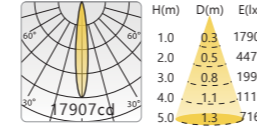

Light distribution

25W-15° 3000K

25W-24° 3000K