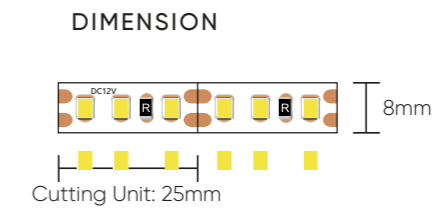

2835120L12V18W | Strip light

POWER SUPPLY
12VDC

LENGTH
5m

CRI (Ra)
> 90

LEDs per meter
120

Information

Power	CCT	LED-Driver
☐ 18W/m	☐ 2700K	☐ On-off
	☐ 3000K	☐ DIM Triac
	☐ 3500K	☐ DIM Bluetooth
	☐ 4000K	☐ DIM DALI
	☐ 5000K	☐ DIM Zigbee
	☐ 6000K