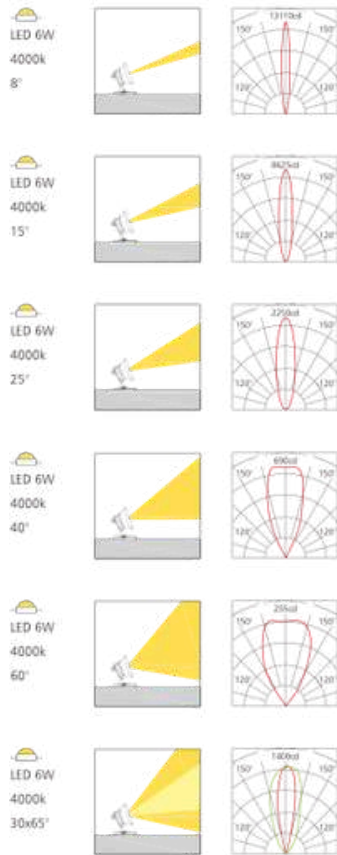

Light distribution