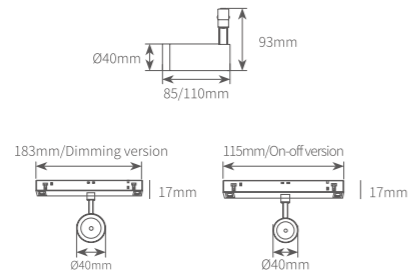

DIMENSION (mm)

POWER SUPPLY
220-240V DC

LUMEN EFFICACY
75lm/W

CRI (Ra)
> 97