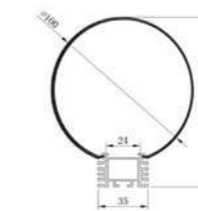

DIMENSION (mm)