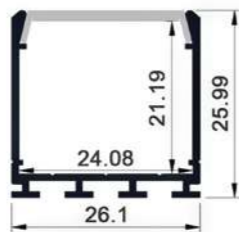

U2020C | Aluminum profile

DIMENSION (mm)

LENGTH
1m/2m/3m

U7635 | Aluminum profile

DIMENSION (mm)

LENGTH
1m/2m/3m

U2626B | Aluminum profile

DIMENSION (mm)