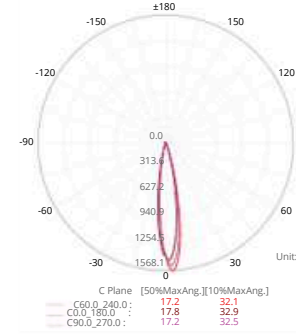

Light distribution

Information

Color

- ☐ White
- ☐ Black
- ☐ Grey

Power

- ☐ 3.5W

CCT

- ☐ 2700K
- ☐ 3000K
- ☐ 4000K

Beam

- ☐ 13.1°
- ☐ 17.2°
- ☐ 25.2°
- ☐ 39.2°

LED-Driver

- ☐ On-o
- ☐ DIM Triac
- ☐ DIM Bluetooth
- ☐ DIM DALI
- ☐ DIM Zigbee

Accessory