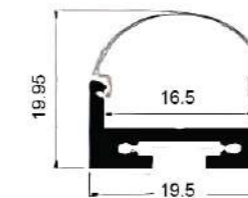

DIMENSION (mm)

LENGTH
1m/2m/3m

U5608 | Aluminum profile

DIMENSION (mm)

LENGTH
1m/2m/3m

U2020B | Aluminum profile

DIMENSION (mm)

LENGTH
1m/2m/3m