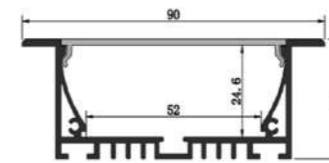

DIMENSION (mm)