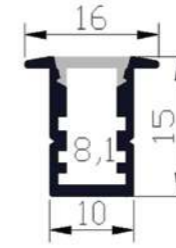

U2321 | Aluminum profile

DIMENSION (mm)

LENGTH
1m/2m/3m

U1015C | Aluminum profile

DIMENSION (mm)

LENGTH
1m/2m/3m

U2310 | Aluminum profile

DIMENSION (mm)