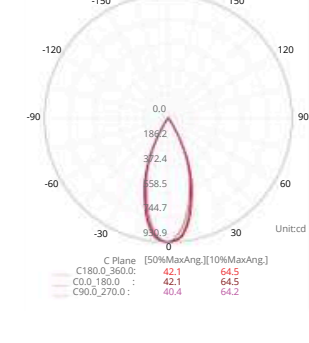

Accessory

DIMENSION (mm)

POWER SUPPLY
220-240V DC

LUMEN EFFICACY
54lm/W

CRI (Ra)
90

Light distribution

Information

Color