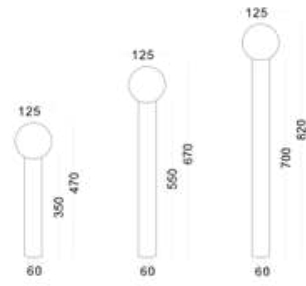

DIMENSION (mm)

POWER SUPPLY
220-240V DC

LUMEN EFFICACY
83lm/W

CRI (Ra)
90

Information

Color	Power	CCT	Beam	LED-Driver
☐ White	☐ 6W	☐ 3000K	☐ 360°	☐ On-o
☐ Black				☐ DIM Triac
☐ Grey				☐ DIM Bluetooth
				☐ DIM DALI
				☐ DIM Zigbee