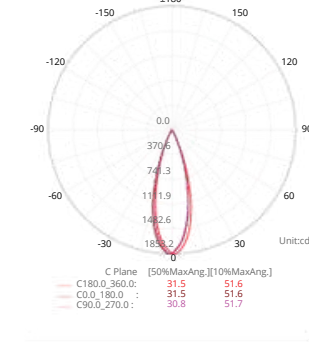

Accessory

DIMENSION (mm)

POWER SUPPLY
220-240V DC

LUMEN EFFICACY
54lm/W

CRI (Ra)
90

Light distribution

Information

Color