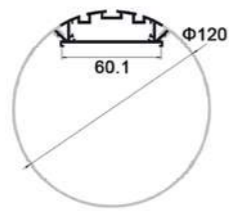

DIMENSION (mm)