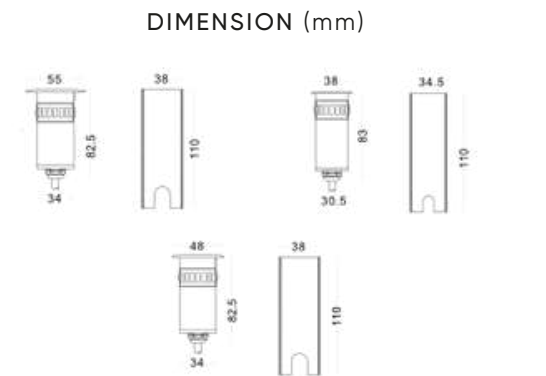

ODL001-IN12 | Bollard light

POWER SUPPLY
220-240V DC

LUMEN EFFICACY
70lm/W

CRI (Ra)
90

Information

Color	Power	CCT	Beam	LED-Driver
☐ White	☐ 1W	☐ 3000K	☐ 30°	☐ On-o
☐ Black	☐ 3W			☐ DIM Triac
☐ Inox				☐ DIM Bluetooth
				☐ DIM DALI
				☐ DIM Zigbee