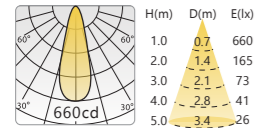

Information

Color	Power	CCT	Beam	LED-Driver
☐ White	☐ 7W	☐ 3000K	☐ 12°-54°	☐ On-off
☐ Black		☐ 4000K		☐ DIM Triac
☐ Grey		☐ 6000K		☐ DIM Bluetooth
				☐ DIM DALI
				☐ DIM Zigbee