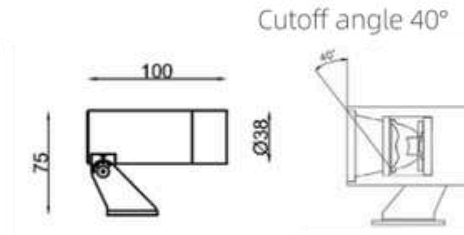

Accessory

Snoot-A Spike

DIMENSION (mm)

POWER SUPPLY
220-240V DC

LUMEN EFFICACY
71lm/W

CRI (Ra)
90

Light distribution

Information