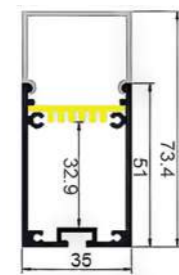

LENGTH
1m/2m/3m

V1616A | Aluminum profile

DIMENSION (mm)

LENGTH
1m/2m/3m

U3573 | Aluminum profile

DIMENSION (mm)

LENGTH
1m/2m/3m

V1616 | Aluminum profile