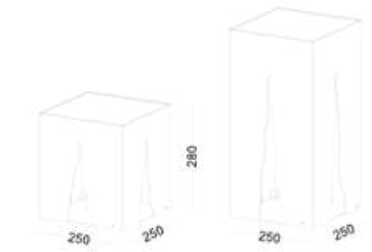

DIMENSION (mm)