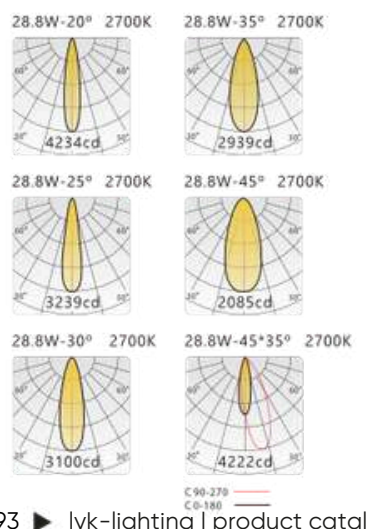

Light distribution

Information

Color	Power	CCT	Beam	LED-Driver
☐ Inox	☐ 28.8W	☐ 2700K ☐ 3000K ☐ 4000K	☐ 20° ☐ 25° ☐ 30° ☐ 35° ☐ 45° ☐ 45*35°	☐ On-o ☐ DIM Triac ☐ DIM Bluetooth ☐ DIM DALI ☐ DIM Zigbee