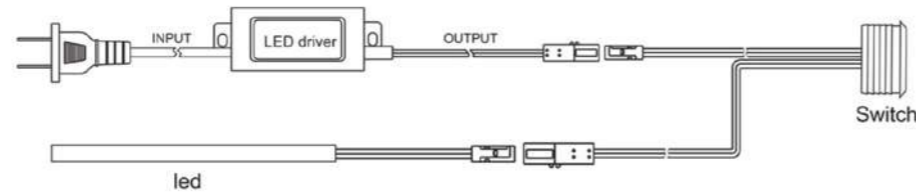

Information

Power	CCT	LED-Driver
☐ 8W/m	☐ 2700K	☐ On-off
	☐ 3000K	☐ DIM Triac
	☐ 3500K	☐ DIM Bluetooth
	☐ 4000K	☐ DIM DALI
	☐ 5000K	☐ DIM Zigbee
	☐ 6000K