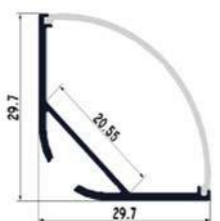

DIMENSION (mm)

LENGTH
1m/2m/3m

V3030 | Aluminum profile

DIMENSION (mm)

LENGTH
1m/2m/3m

O100B | Aluminum profile

DIMENSION (mm)

LENGTH
1m/2m/3m