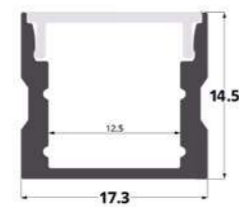

DIMENSION (mm)