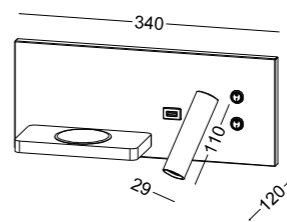

DIMENSION (mm)

POWER SUPPLY
220-240V DC

LUMEN EFFICACY
80m/W

CRI (Ra)
> 90

Information

Color	Power	CCT	Beam	LED-Driver
☐ White	☐ 3+4W	☐ 3000K	☐ 30°	☐ On-off
☐ Black				☐ DIM Triac
☐ Crom				☐ DIM Bluetooth
				☐ DIM DALI
				☐ DIM Zigbee