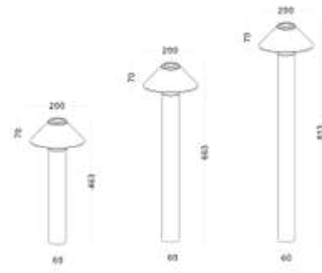

DIMENSION (mm)