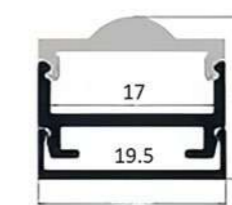

DIMENSION (mm)