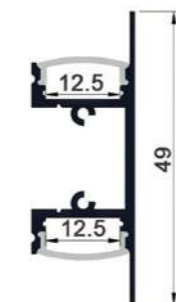

DIMENSION (mm)