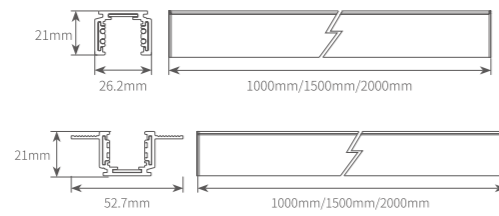

DIMENSION (mm)

POWER SUPPLY
220-240V DC

Information

Color	Power	CCT	Beam	LED-Driver
☐ Black	☐ 384W