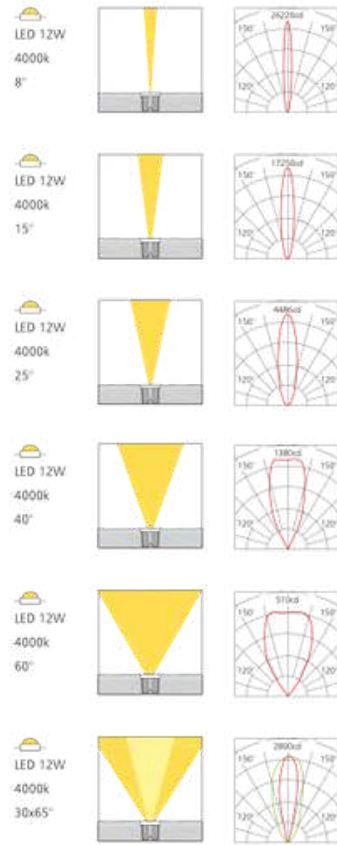

Light distribution