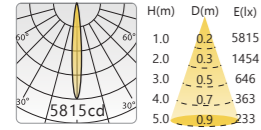

7140 | Recessed light

DIMENSION (mm)

POWER SUPPLY
220-240V DC

LUMEN EFFICACY
80lm/W

CRI (Ra)
> 90

CUT OUT (mm)
Ø75

Light distribution

5W-10° 3000K