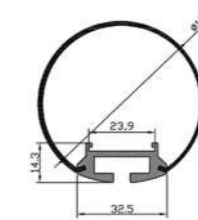

DIMENSION (mm)

LENGTH
1m/2m/3m

V3030 | Aluminum profile

DIMENSION (mm)

LENGTH
1m/2m/3m

O100B | Aluminum profile

DIMENSION (mm)

LENGTH
1m/2m/3m