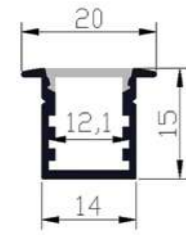

DIMENSION (mm)