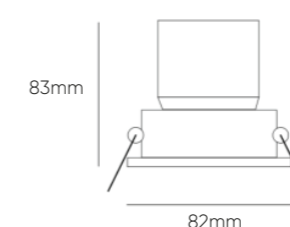

8314 | Recessed light

DIMENSION (mm)

POWER SUPPLY
220-240V DC

LUMEN EFFICACY
80lm/W

CRI (Ra)
> 92

CUT OUT (mm)
Ø40

Light distribution

3W-10° 2700K

P339 | Recessed light

DIMENSION (mm)

POWER SUPPLY
220-240V DC

LUMEN EFFICACY
70lm/W

CRI (Ra)
> 90

CUT OUT (mm)
Ø80

Light distribution

7W-15° 2700K

7507 | Recessed light

DIMENSION (mm)

POWER SUPPLY
220-240V DC

LUMEN EFFICACY
75lm/W

CRI (Ra)
> 90

CUT OUT (mm)
Ø55

Light distribution

7W-15° 2700K