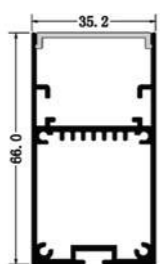

DIMENSION (mm)

LENGTH
1m/2m/3m

U3566A | Aluminum profile

DIMENSION (mm)

LENGTH
1m/2m/3m

V1919 | Aluminum profile

DIMENSION (mm)

LENGTH
1m/2m/3m