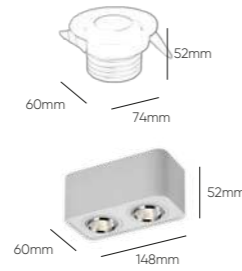

DIMENSION (mm)

POWER SUPPLY
220-240V DC

LUMEN EFFICACY
75lm/W

CRI (Ra)
> 90