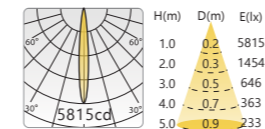

8001 | Ceiling mounted light

DIMENSION (mm)

POWER SUPPLY
220-240V DC

LUMEN EFFICACY
65lm/W

CRI (Ra)
> 90

Light distribution

5W-8° 3000K

5W-15° 3000K