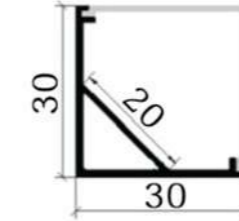

DIMENSION (mm)