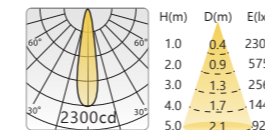

P308 | Ceiling mounted light

DIMENSION (mm)

POWER SUPPLY
220-240V DC

LUMEN EFFICACY
59lm/W

CRI (Ra)
> 90

Light distribution

6W-14° 3000K

6W-24° 3000K