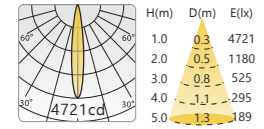

ADJ | Ceiling mounted light

DIMENSION (mm)

POWER SUPPLY
220-240V DC

LUMEN EFFICACY
80lm/W

CRI (Ra)
> 90

Light distribution

10W-15° 2700K

10W-24° 2700K