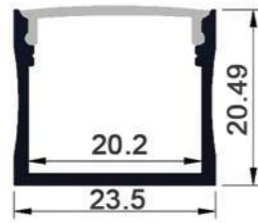

DIMENSION (mm)