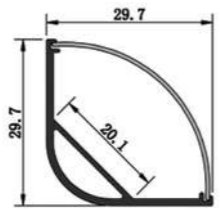

V1919C | Aluminum profile

DIMENSION (mm)

LENGTH
1m/2m/3m

V3030A | Aluminum profile

DIMENSION (mm)

LENGTH
1m/2m/3m

V2929 | Aluminum profile

DIMENSION (mm)