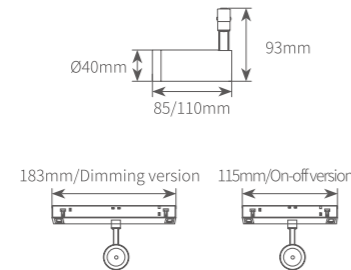

DIMENSION (mm)

POWER SUPPLY
220-240V DC

LUMEN EFFICACY
80m/W

CRI (Ra)
> 97