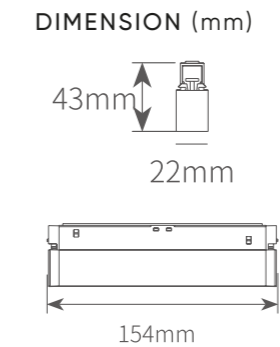

SMGL0612 | Magnetic track light

POWER SUPPLY
220-240V DC

LUMEN EFFICACY
80m/W

CRI (Ra)
 > 97