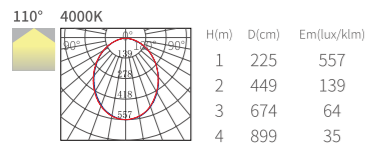

Light distribution

Information

Color	Power	CCT	Beam	LED-Driver
☐ White	☐ 22W	☐ 2700K	☐ 110°	☐ On-off
☐ Black		☐ 3000K		☐ DIM Triac
		☐ 4000K		☐ DIM Bluetooth
		☐ 5000K		☐ DIM DALI
		☐ 6000K		☐ DIM Zigbee
		☐ 6500K