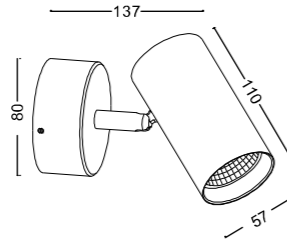

DIMENSION (mm)

POWER SUPPLY
220-240V DC

LUMEN EFFICACY
40lm/W

CRI (Ra)
> 90

Information

Color	Power	CCT	Beam	LED-Driver
☐ White	☐ 5W	☐ 3000K	☐ 30°	☐ On-off
☐ Black				☐ DIM Triac
				☐ DIM Bluetooth
				☐ DIM DALI
				☐ DIM Zigbee