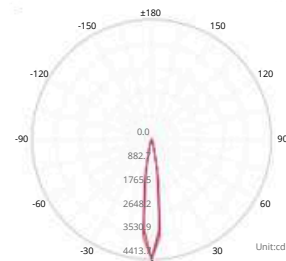

Light distribution