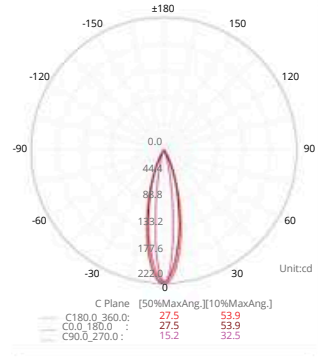

Light distribution

Information

Color

- ☐ White
- ☐ Black
- ☐ Grey

Power

- ☐ 1.5W

CCT

- ☐ 2700K
- ☐ 3000K
- ☐ 4000K

Beam

- ☐ 21°
- ☐ 37.4°
- ☐ 15.2*27.5°

LED-Driver

- ☐ On-o
- ☐ DIM Triac
- ☐ DIM Bluetooth
- ☐ DIM DALI
- ☐ DIM Zigbee

Accessory