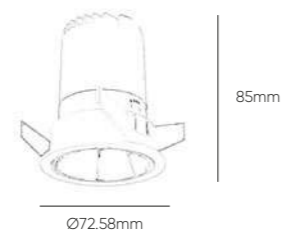

DPHY3W | Recessed light

DIMENSION (mm)

POWER SUPPLY
220-240V DC

LUMEN EFFICACY
80lm/W

CRI (Ra)
> 92

CUT OUT (mm)
Ø40

Light distribution

3W-15° 2700K

T2 | Recessed light

DIMENSION (mm)

POWER SUPPLY
220-240V DC

LUMEN EFFICACY
70lm/W

CRI (Ra)
> 90

CUT OUT (mm)
Ø65 (10W)

Light distribution

10W-15° 2700K