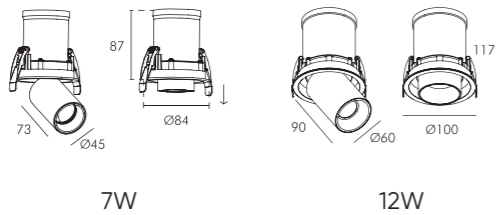

DIMENSION (mm)

POWER SUPPLY
220-240V DC

LUMEN EFFICACY
67lm/W

CRI (Ra)
> 90

CUT OUT (mm)
Ø75(7W) / Ø92(12W)

Information

Color	Power	CCT	Beam	LED-Driver
☐ White	☐ 7W	☐ 2700K	☐ 15°	☐ On-off
☐ Black	☐ 12W	☐ 3000K	☐ 24°	☐ DIM Triac
		☐ 4000K	☐ 35°	☐ DIM Bluetooth
		☐ 5000K		☐ DIM DALI
				☐ DIM Zigbee