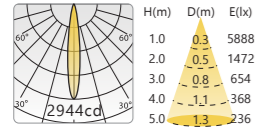

Light distribution

12W-15° 3000K

12W-24° 3000K