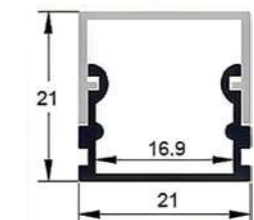

DIMENSION (mm)

LENGTH
1m/2m/3m

U1908 | Aluminum profile

DIMENSION (mm)

LENGTH
1m/2m/3m

U2121 | Aluminum profile

DIMENSION (mm)

LENGTH
1m/2m/3m