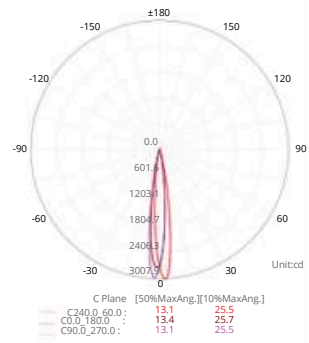

Light distribution