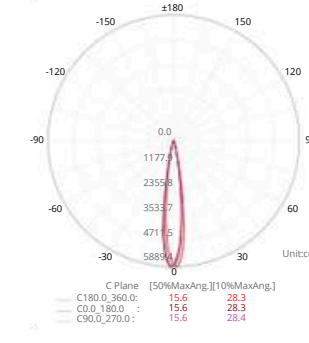

Accessory

DIMENSION (mm)

POWER SUPPLY
220-240V DC

LUMEN EFFICACY
54lm/W

CRI (Ra)
90

Light distribution

Information

Color