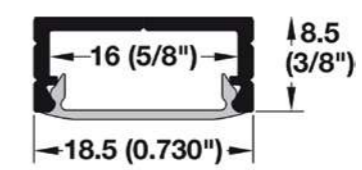

DIMENSION (mm)