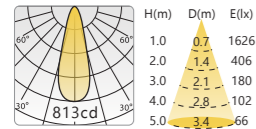

Information

Color	Power	CCT	Beam	LED-Driver
☐ Black	☐ 12W	☐ 3000K ☐ 4000K ☐ 6000K	☐ 10-50°	☐ On-off ☐ DIM Triac ☐ DIM Bluetooth ☐ DIM DALI ☐ DIM Zigbee