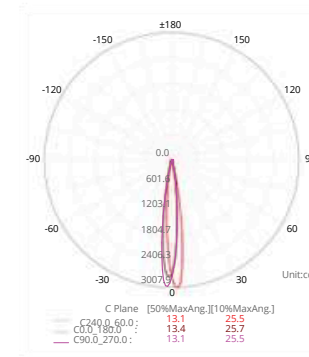

Accessory

Snoot-A Spike

DIMENSION (mm)

POWER SUPPLY
220-240V DC

LUMEN EFFICACY
71lm/W

CRI (Ra)
90

Light distribution

Information