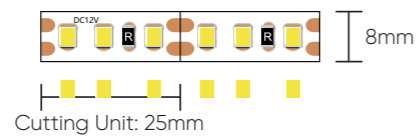

DIMENSION

POWER SUPPLY
12VDC

LENGTH
5m

CRI (Ra)
> 90

LEDs per meter
120