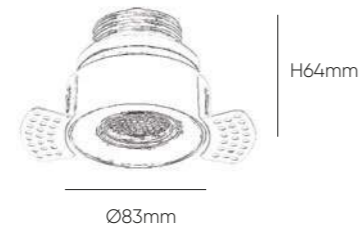

7500 | Recessed light

DIMENSION (mm)

POWER SUPPLY
220-240V DC

LUMEN EFFICACY
86lm/W

CRI (Ra)
> 90

CUT OUT (mm)
Ø75

Light distribution

10W-15° 2700K