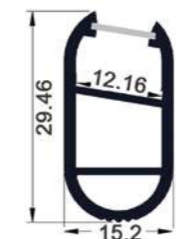

DIMENSION (mm)

LENGTH
1m/2m/3m

O60 | Aluminum profile

DIMENSION (mm)

LENGTH
1m/2m/3m

R3015 | Aluminum profile

DIMENSION (mm)

LENGTH
1m/2m/3m