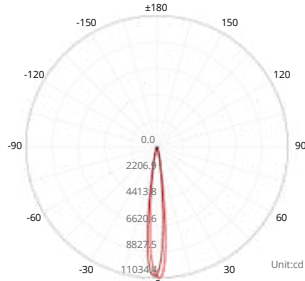

Accessory

DIMENSION (mm)

POWER SUPPLY
220-240V DC

LUMEN EFFICACY
47lm/W

CRI (Ra)
90

Light distribution

Information

Color