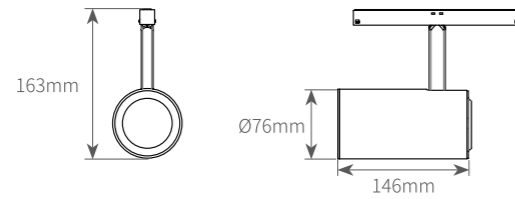

DIMENSION (mm)

POWER SUPPLY
220-240V DC

LUMEN EFFICACY
82lm/W

CRI (Ra)
= 90