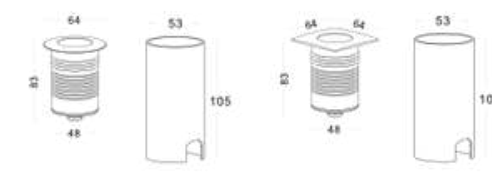

DIMENSION (mm)