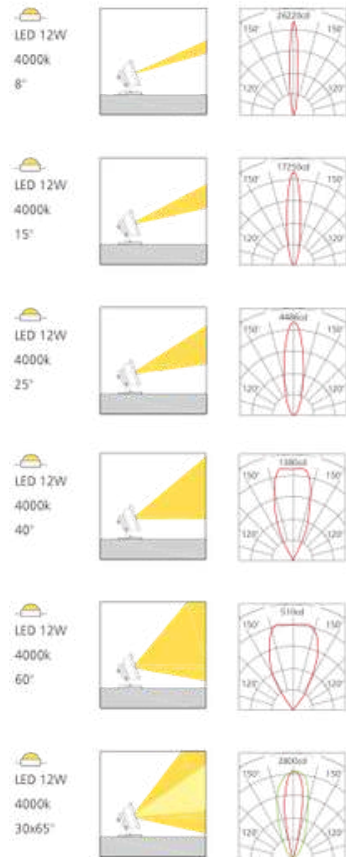

Light distribution