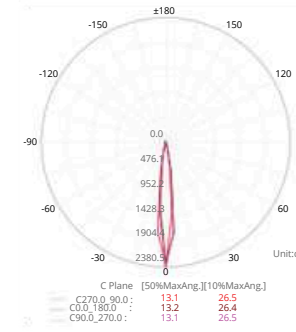

Light distribution

Information

Color

- ☐ White
- ☐ Black
- ☐ Grey

Power

- ☐ 3.5W

CCT

- ☐ 2700K
- ☐ 3000K
- ☐ 4000K

Beam

- ☐ 13.1°
- ☐ 17.2°
- ☐ 25.2°
- ☐ 39.2°

LED-Driver

- ☐ On-o
- ☐ DIM Triac
- ☐ DIM Bluetooth
- ☐ DIM DALI
- ☐ DIM Zigbee

Accessory