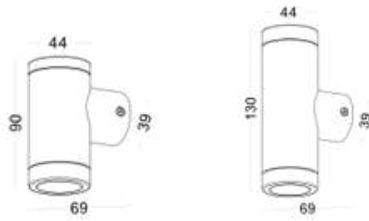

DIMENSION (mm)