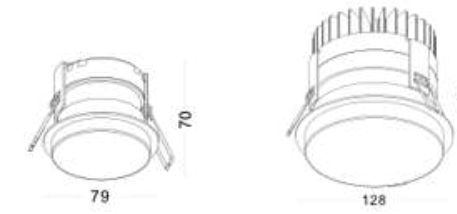

DIMENSION (mm)

POWER SUPPLY
220-240V DC

LUMEN EFFICACY
100lm/W

CRI (Ra)
> 80

Information

Color	Power	CCT	Beam	LED-Driver
☐ White	☐ 6W	☐ 3000K		☐ On-o
☐ Grey	☐ 12W			☐ DIM Triac
☐ Black				☐ DIM Bluetooth
				☐ DIM DALI
				☐ DIM Zigbee