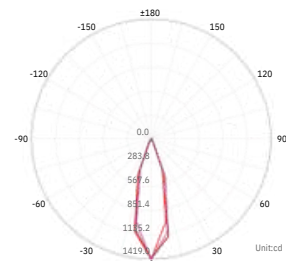

Light distribution